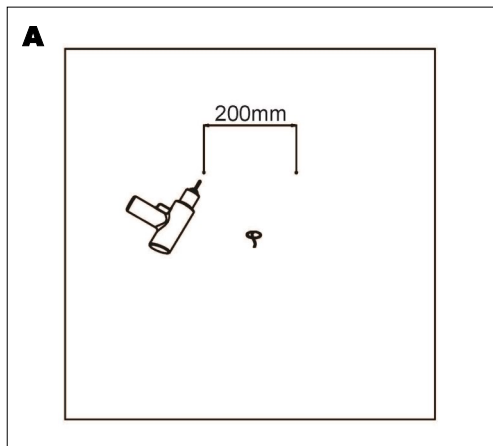

INSTALLATION INSTRUCTIONS