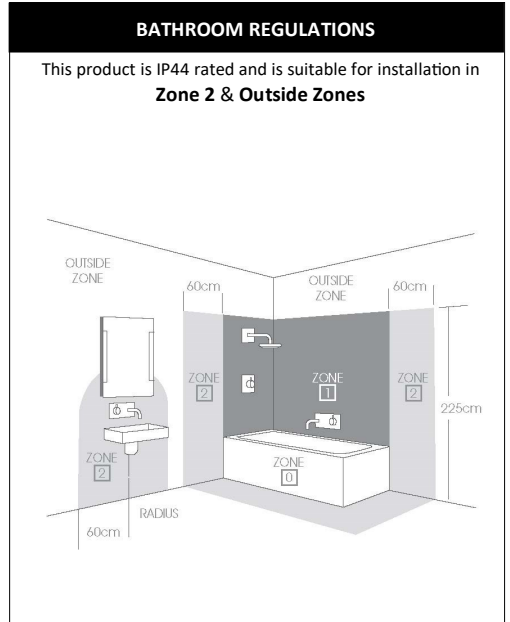

Thank you for purchasing this SycamoreLED.com product.

Please make sure instructions are followed carefully prior to and during installation and product is not altered, otherwise warranty may not be valid. For technical support or warranty information please visit www.sycamoreLED.com, or call our dedicated technical helpline +44 (0) 113 2866686.

IMPORTANT—Please read prior to installation

1) Please read these instructions carefully before commencing any work
2) Please retain these instructions for future reference
3) **This unit must be installed by a qualified electrician in accordance with the IEE wiring regulations and building regulations**
4) To prevent electrocution switch the power off at the mains supply before installing or maintaining this fitting
5) Ensure others cannot restore the electrical supply without your knowledge