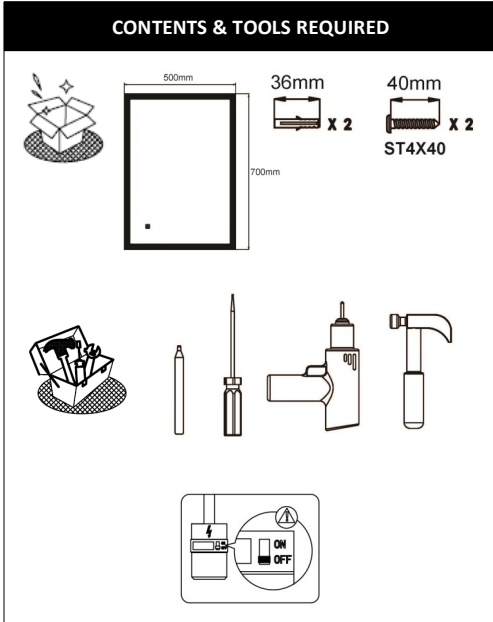

**IMPORTANT—Please read prior to installation**

- 1) Please read these instructions carefully before commencing any work
- 2) Please retain these instructions for future reference
- 3) **This unit must be installed by a qualified electrician in accordance with the IEE wiring regulations and building regulations**
- 4) To prevent electrocution switch the power off at the mains supply before installing or maintaining this fitting
- 5) Ensure others cannot restore the electrical supply without your knowledge