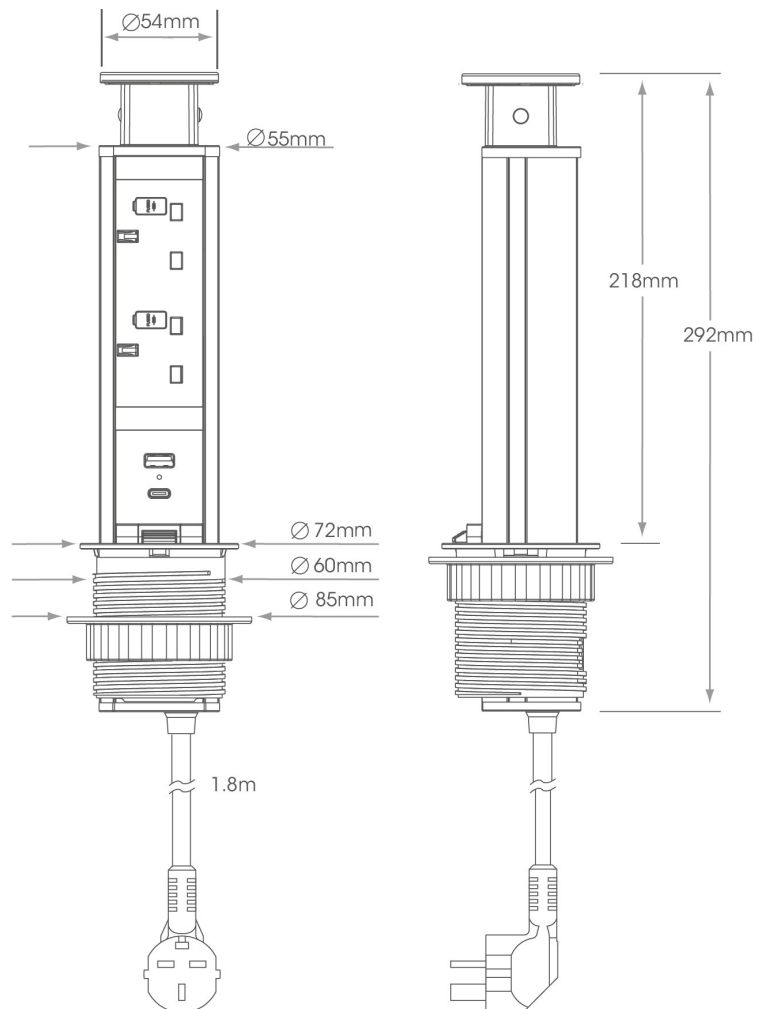

This slimline pop-up socket features 2 X UK sockets, with 2 USB ports (1 X USB-A & 1 X USB-C).

Stainless steel effect top, stainless effect housing and black trim.

Technical Info	
Finish	Stainless steel effect with black trim
UK Sockets	2
USB Ports	1 X USB-A 1 X USB-C
Cable Length	1.8m with UK plug
Cut Out Size	60mm

Part Number	Description
SY9863SS	Powertech Micro Pull Up Module with USB Ports