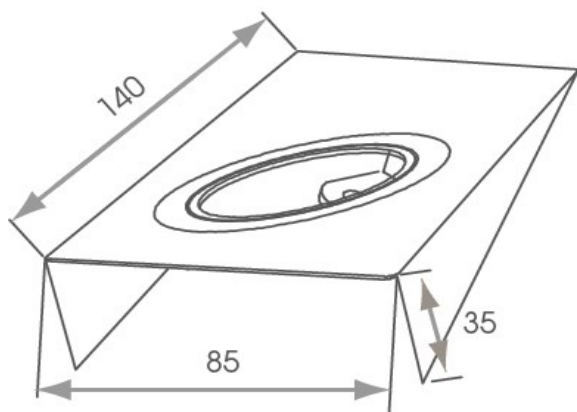

THE TECHNICAL SPEC...	
Fitting Type	LED
Voltage	24vdc
Finish	Brushed Nickel
Colour Appearance	Warm White, Natural White or Cool White
Colour Temperature	3000—3500K, 4000—4500K, 6000K—6500K
Guarantee	3 Years
Wattage	1.8W
Total Lumens	WW—125lm NW—130lm CW—135lm
CRI	>80
Cable Length	2m
Mounting	Surface
Beam Angle	65 Degree
IP Rating	IP44