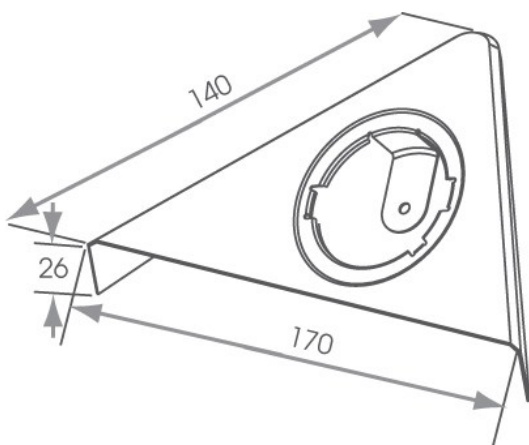

THE TECHNICAL SPEC...	
Fitting Type	LED
Voltage	24vdc
Finish	Brushed Nickel
Colour Appearance	Warm White, Natural White or Cool White
Colour Temperature	3000—3500K, 4000—4500K, 6000K—6500K
Guarantee	3 Years
Wattage	1.8W
Total Lumens	WW—125lm NW—130lm CW—135lm
CRI	>80
Cable Length	2m
Mounting	Surface
Beam Angle	65 Degree
IP Rating	IP44