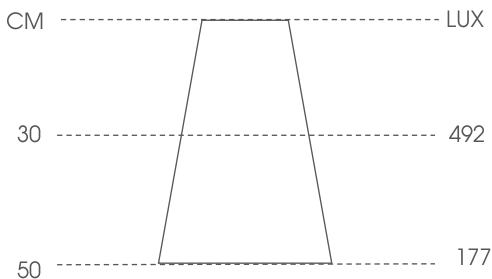

SURFACE MOUNTED
SLIM ROUND LED LIGHT

FEATURES

This surface mounted cabinet light is easy to install using the included self adhesive pad and screws.

The fitting is slim and discreet, and is available in warm or cool white, with a silver finish.

MAXIMUM LUX LEVELS

THE TECHNICAL SPEC...

Voltage	12vdc
Colour Temperature	Warm White (3000 - 3500K) Natural White (4000—4500K) Cool White (5000 - 6000K)
Wattage	1.6W
Number of LED's	19
Number of Hours*	20,000
Luminous Efficacy	73lm/w
Colour Rendering Index	Ra 87
Beam Angle	100
Cable Length	1.5m
Mounting	Surface
Finish	Silver
IP Rating	IP20