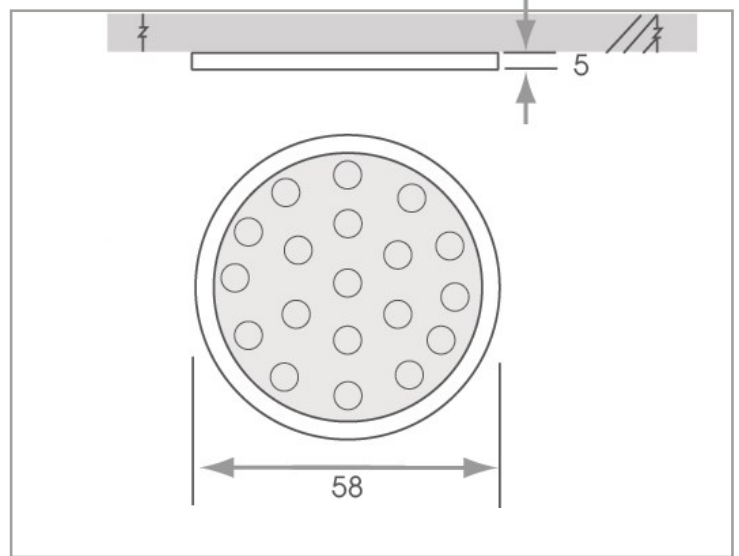

SURFACE MOUNTED
SLIM ROUND LED LIGHT

FEATURES

This surface mounted cabinet light is easy to install using the included self adhesive pad and screws.

The fitting is slim and discreet, and is available in warm or cool white, with a silver finish.

MAXIMUM LUX LEVELS

THE TECHNICAL SPEC...

Voltage	12vdc
Colour Temperature	Warm White (3000 - 3500K) Natural White (4000—4500K) Cool White (5000 - 6000K)
Wattage	1.6W
Number of LED's	19
Number of Hours*	20,000
Luminous Efficacy	73lm/w
Colour Rendering Index	Ra 87
Beam Angle	100
Cable Length	1.5m
Mounting	Surface
Finish	Silver
IP Rating	IP20

*Based on 70% of initial lumen output

Part Numbers	Description
SY7755WW, NW or CW	Surface Mounted LED Cabinet Light Warm White, Natural white or Cool White
Suitable Power Converters	Suitable Power Converters
SY9980B	12Vdc 8W LED Power Converter (1—3 lights)
SY9739A/MF	12Vdc 15W LED Power Converter (1—6 lights)