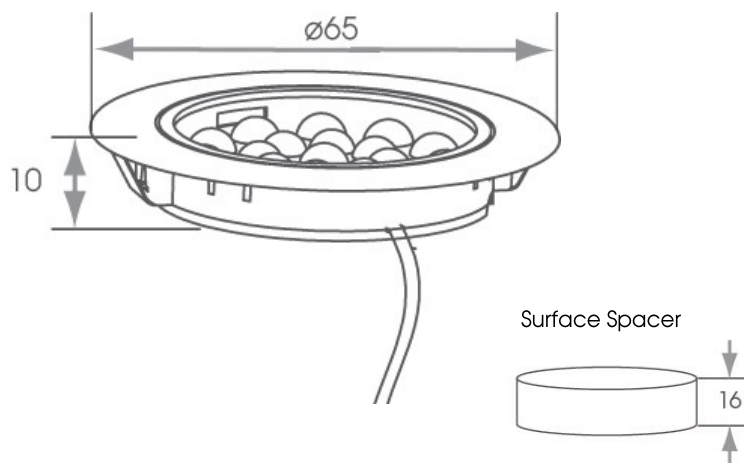

Natural White

Warm White

Cool White

FEATURES

This collection of 24V High Definition Multi Point LED cabinet lights offers a choice of cool, natural or warm white LED. The LED offers a good quality light output, enabling them to be used as task lighting in a kitchen, as well as adding mood lighting to any application.

THE TECHNICAL SPEC...	
Fitting Type	LED
Voltage	24vdc
Finish	Brushed Nickel
Colour Appearance	Warm White, Natural White or Cool White
Colour Temperature	3000—3500K, 4000—4500K, 6000K—6500K
Guarantee	3 Years
Wattage	1.8W
Total Lumens	WW—125lm NW—130lm CW—135lm
CRI	>80
Cable Length	2m
Mounting	Recessed or Surface
Beam Angle	65 Degree
IP Rating	IP44

Part Numbers	Description
SY2401WW, NW or CW	24V HD Nova LED Recessed in Warm, Natural or Cool White
SY2403WW, NW or CW	24V HD Nova LED Surface in Warm, Natural or Cool White
Suitable Power Converters	
SY2400	24Vdc 15W LED Power Converter (1—6 lights)
SY2409	24Vdc 20W LED Power Converter (1—6 lights)