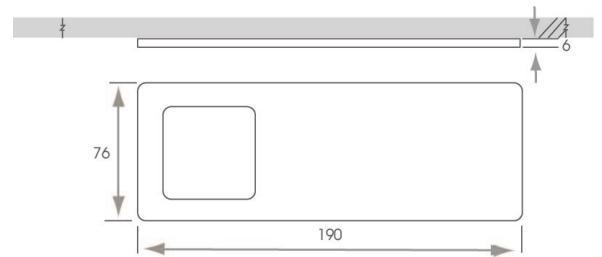

The Technical Spec....	
Fitting Type	LED
Voltage	12Vdc
Colour Temperature	Natural White (4000K)
Guarantee	5 Years
Wattage	3.5W
Total Lumens	156lm
CRI	Ra87
Cable Length	1.5m
Mounting	Surface
IP Rating	IP20
Finish	Aluminium/matt black

The rectangular version of the Solaris surface mounted fitting has a super slim profile, in a sleek aluminium or matt black finish. The Solaris also had a 120 degree beam angle, which fills cabinets or work surfaces and eliminates dark spots.