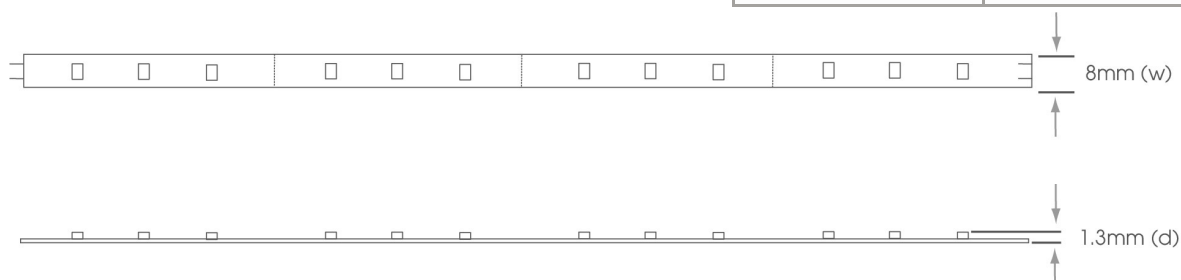

FEATURES

The LED strip is part of the SycamoreLED.com "Superior Range" strip is available in either warm or natural white strip is provided in either 1M, 2M or 3M lengths with a 2m soldered cable. This allows a fast fit connection to the Sycamore range. This offers a labour cost saving due to the time saved in connecting the strip to the driver. either end, which enables users to use the remaining strip once it has been cut. There is a VHB (very high bond) adhesive attached to the strip. The strip features cut marks every 50mm and has an IP65 rating.

THE TECHNICAL SPEC...	
Fitting Type	LED
Voltage	12Vdc
Cable length	Soldered 2M cable
Guarantee	3 years
Colour Temperature	3000K or 4000K
Wattage	4W Per Metre
IP Rating	IP65
Cut Marks	Every 50mm
LED per metre	60
LED Type	2835

Part Numbers	Description
SY8983NW or WW	1 Metre LED Flexible Strip Reel Natural White or Warm White
SY8984NW or WW	2 Metre LED Flexible Strip Reel Natural White or Warm White
SY8985NW or WW	3 Metre LED Flexible Strip Reel Natural White or Warm White
Suitable Power Converter	
SY9739A/MF	15W Power Converter (runs up to 3M)