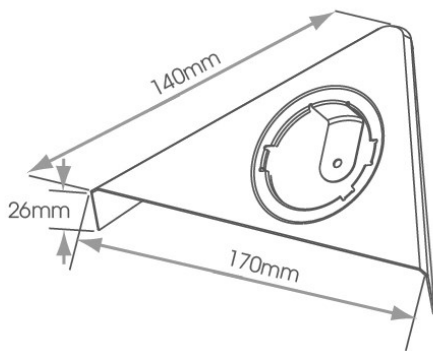

The new Vega Range offers an ideal alternative to halogen lights. The Vega has a diffused cover to mimic the appearance of halogen cabinet lights, and has no visible LED points.

THE TECHNICAL SPEC...	
Fitting Type	LED
Voltage	12vdc
Colour Temperature	Warm White (3000—3500k) Natural White (4000—4500k)
Wattage	2.3W
Total Lumens	WW—171lm, NW—185lm
CRI	WW—Ra 84 NW—Ra 89
Cable Length	2m
Mounting	Surface
IP Rating	IP20
Beam Angle	120 Degree
Finish	Brushed Nickel or Matt Black

Part Number	Description
SY7947BN/WW or NW	Vega Designer Tri-Light Brushed Nickel /Warm or Natural White
SY7947BL/NW	Vega Designer Tri-Light Matt Black/Natural White
Suitable Power Converters	
SY9980B	8W 12Vdc LED Power Converter (1-3 lights)
SY9739B	15W 12Vdc LED Power Converter (1-6 lights)
Compatible Accessories	
SY7183/2 or 5	Extension lead in 2m or 5m (extend from power converter to light)
Refer to Website	Kinetic Smart Lighting Controls (inc dimming) Control via wireless wall plate switch, smart device or Smart assistant such as Amazon Alexa
Refer to Website	4 Zone Remote Controls (inc dimming) Control via a hand held remote control, smart device or wireless wall plate switch
Refer to Website	Switches, Sensors and Dimmers We have a selection of motion sensors, door sensors, switches and dimmers available for this product.