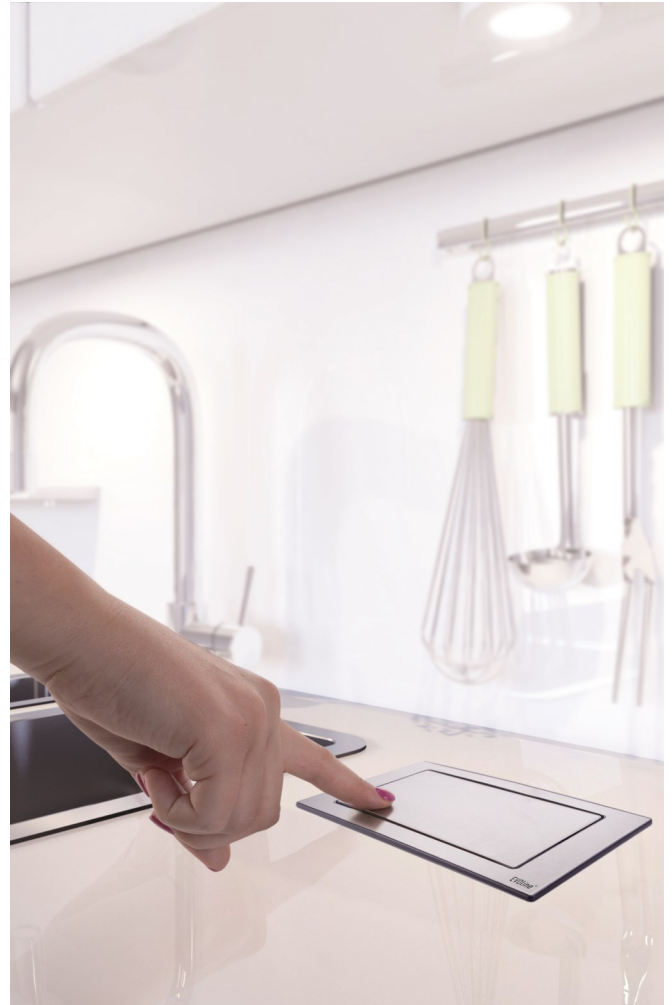

### FEATURES

Compact and flush fitting, the Evoline BackFlip provides access to discreet power connectivity where ever it may be needed. Installed into a worktop and/or above most drawers, the Evoline BackFlip turns effortlessly with the press of a finger to reveal power sockets and a USB charger socket.

Once opened, the raised profile is elevated above surface level to give enhanced protection from liquid spillages whilst in use. The unit is easy to install and can be retro fitted.

**Cut out— 88mm x 215mm**

	Part Numbers	Description
	SY9736SS	Evoline Back Flip, 2 X UK Sockets, 1 X USB port Stainless Steel
	SY9736WH	Evoline Back Flip, 2 X UK Sockets, 1 X USB port White Glass
	SY9736WS	Evoline Back Flip, 2 X UK Sockets, 1 X USB port White Matt
	SY9736BK	Evoline Back Flip, 2 X UK Sockets, 1 X USB port Black Glass
	SY9736BS	Evoline Back Flip, 2 X UK Sockets, 1 X USB port Black Matt