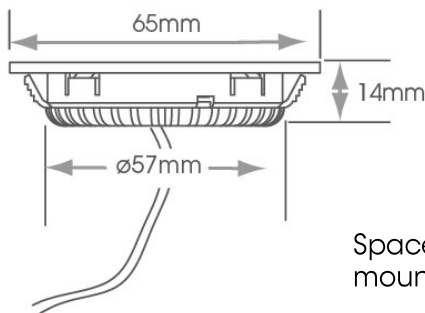

The Halo collection features a stunning halo effect through various different fitting designs, which is available in natural white LED, with natural white halo.

Spacer depth if surface mounting = 24mm

THE TECHNICAL SPEC...	
Fitting Type	LED
Voltage	12vdc
Colour Temperature	Natural White (4000K—4500K)
Guarantee	5 Years
Wattage	3W
Total Lumens	232lm
CRI	Ra 86
Cable Length	2m
Mounting	Recessed/Surface
Beam Angle	50 Degree
IP Rating	IP44

Part Number	Description
SY7270NW/NW	Halo LED Recessed LED Cabinet Light Brushed Nickel/Natural White
SY7271NW/NW	Halo LED Recessed/Surface LED Cabinet Light Brushed Nickel/Natural White
Suitable Power Converters	
SY9980B	12Vdc 8W LED Power Converter (1 - 2 lights)
SY9739B	12Vdc 15W LED Power Converter (1 - 5 lights)
SY7350C	12Vdc 20W LED Power Converter (1 - 6 lights)
Compatible Accessories	
SY7183/2 or 5	Extension lead in 2m or 5m (extend from power converter to light)
Refer to Website	Kinetic Smart Lighting Controls (inc dimming) Control via wireless wall plate switch, smart device or Smart assistant such as Amazon Alexa
Refer to Website	4 Zone Remote Controls (inc dimming) Control via a hand held remote control, smart device or wireless wall plate switch
Refer to Website	Switches, Sensors and Dimmers We have a selection of motion sensors, door sensors, switches and dimmers available for this product.