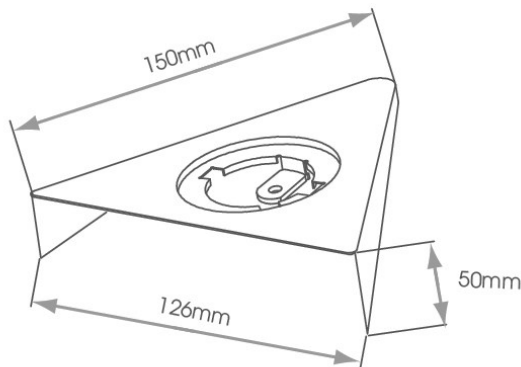

The Halo collection features a stunning halo effect through various different fitting designs, which is available in natural white LED, with natural white halo.

THE TECHNICAL SPEC...	
Fitting Type	LED
Voltage	12vdc
Colour Temperature	Natural White (4000K—4500K)
Guarantee	5 Years
Wattage	3W
Total Lumens	232lm
CRI	Ra 86
Cable Length	2m
Mounting	Surface
Beam Angle	50 Degree
IP Rating	IP44

Part Number	Description
SY7273NW/NW	Halo LED Tri-Light Brushed Nickel/Natural White
<b>Suitable Power Converters</b>	
SY9980B	12Vdc 8W LED Power Converter (1 - 2 lights)
SY9739B	12Vdc 15W LED Power Converter (1 - 5 lights)
SY7350C	12Vdc 20W LED Power Converter (1 - 6 lights)
<b>Compatible Accessories</b>	
SY7183/2 or 5	Extension lead in 2m or 5m (extend from power converter to light)
Refer to Website	<b>Kinetic Smart Lighting Controls (inc dimming)</b> Control via wireless wall plate switch, smart device or Smart assistant such as Amazon Alexa
Refer to Website	<b>4 Zone Remote Controls (inc dimming)</b> Control via a hand held remote control, smart device or wireless wall plate switch
Refer to Website	<b>Switches, Sensors and Dimmers</b> We have a selection of motion sensors, door sensors, switches and dimmers available for this product.