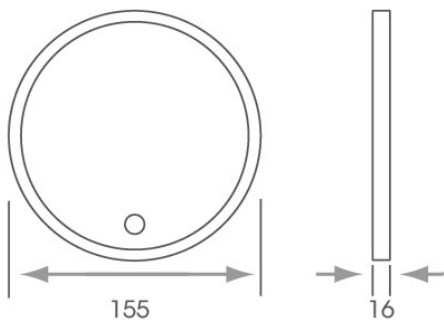

This elegant compact mirror is rechargeable using a USB cable (not included), and lasts for up to 2 hours when fully charged. Simply touch the mirror to turn on or off.

The mirror comes with its own stand, but also features an adhesive back to stick to surfaces such as ceramic, marble, acrylic, porcelain, enamel, and other mirrors.

It also has 2 x magnification, and built in eye protection with extreme low blue light. Available in natural white which closely simulates natural daylight.

Technical Information	
Lithium Battery	5Vdc
Wattage	1.5W
Recharge Time	1.5 hours from no charge to full charge
Charging	Via USB Cable (not included)
Colour Appearance	Natural White
Sensor	Touch On/Off
IP Rating	IP20
Guarantee	12 Months

Part Numbers	Description
SY9011	Lorraine Portable Rechargeable LED Vanity Mirror