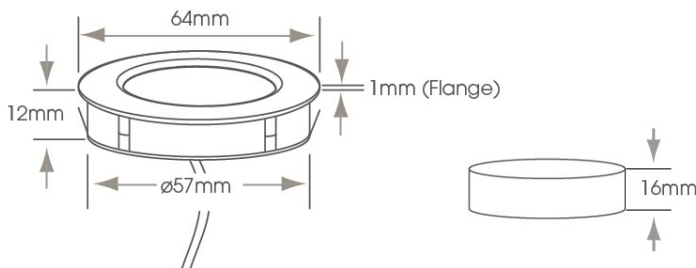

Other body shapes available please see our website

THE TECHNICAL SPEC...	
Fitting Type	LED
Voltage	12vdc
Colour Temperature	Warm White (3000—3500k) Natural White (4000—4500k)
Wattage	2.3W
Total Lumens	WW—171lm, NW—185lm
CRI	WW—Ra 84 NW—Ra 89
Cable Length	2m
Mounting	Recessed/Surface
IP Rating	IP20
Beam Angle	120 Degree
Finish	Brushed Nickel Matt Black (Natural White only)