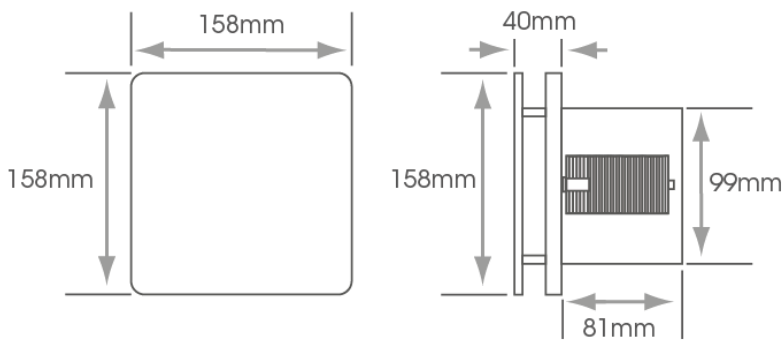

The Air-Stream Pro fan has a slim, compact and light design, suitable for bathrooms, en-suites and toilets. Designed to be fitted into walls and ceilings, this modern design is easy to wipe clean and duct over short lengths (2m max). The fan also features an integrated delay timer and a silicon steel motor with built in cut off protection. This ultra-quiet fan is an ideal solution for removing damp moist air, odours and airborne pollutants.

Technical Information	
Finish	White/Chrome/Stainless Steel Effect/Black
Timer	Yes
Cut Out	105mm
Wattage	8.7W
Air Volume (cbm)	74.8
Noise Level (Db)	35
IP Rating	IPX4
Guarantee	2 Years

Part Number	Description
SY7059WH	Air-Stream Pro Extractor Fan White 8.7W
SY7059CC	Air-Stream Pro Extractor Fan Chrome 8.7W
SY7059BK	Air-Stream Pro Extractor Fan Black 8.7W
SY7059SS	Air-Stream Pro Extractor Fan Stainless Steel 8.7W