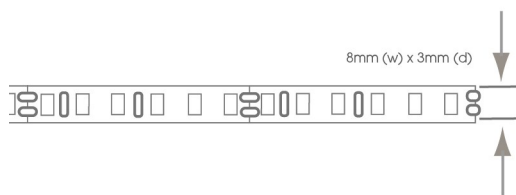

The 24V 5m reel is available in either warm, natural or cool white, offering an option for any kitchen design. The strip features 120 LED's per metre for a superb light output, ideal for using under a cabinet to light up a worktop. This LED strip also comes with VHB (Very High Bond) tape. A selection of Extrusions is also available to house the strip in if required.

24V IP65 Flexible LED Strip
(50mm Cut Points)
Warm White/Natural White/Cool White

500mm—SY2415AWW, NW or CW
1m—SY2412AWW, NW or CW
2m—SY2413AWW, NW or CW
3m—SY2424AWW, NW or CW
(Strip includes 2m distribution cable on one end)

Compatible Accessories
Kinetic Wireless Smart Controls (Including Dimming)
Sensors, Switches and Dimmers
WiFi 4 Zone Controls (Including Dimming)
2m (SY7183) or 5m (SY7183/5) Extension Cables

Technical Information	
Power Supply	24Vdc
Adhesive	VHB
Cable Length	2m on one end
Guarantee	3 Years
Colour Appearance	Warm White, Natural White or Cool White
Colour Temperature	3000°K-3500°K, 4000°K-4500°K or 6000°K-6500°K
Colour Rendering Index	>RA 80
Wattage	4W/m
IP Rating	IP65
Cut Marks	Every 50mm
LED's per metre	120