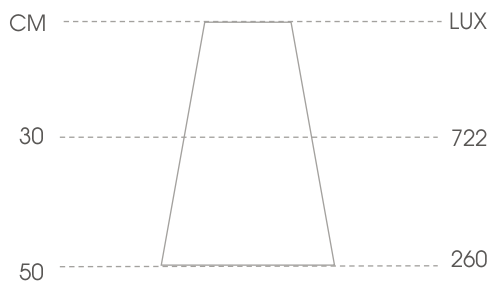

FEATURES

The Arezzo utilises the latest high output LED technology, which is incorporated into a luminescent body with a chrome finish. This allows the LED to give a stunning halo effect around the body of the unit whilst offering an impressive light output onto the work surface.

MAXIMUM LUX LEVELS

THE TECHNICAL SPEC...

Fitting Type	LED
Voltage	12Vdc
Colour Temperature	Natural White (4272k)
Lamp Life*	30,000
Wattage	2.5w
Number of LED's	9
Luminous efficacy	48 lm/w
CRI	Ra 85
Cable Length	1.5m
Mounting	Surface
Beam Angle	120
IP Rating	IP20