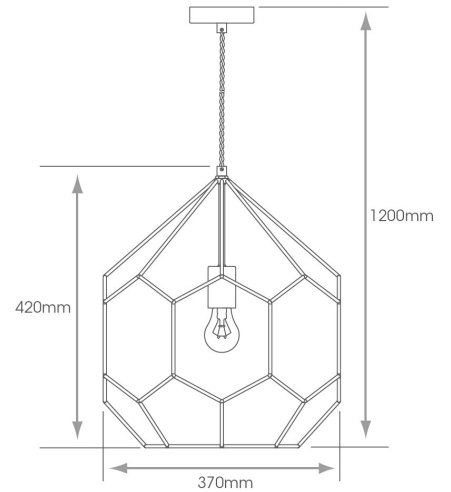

FEATURES

A cool geometric shaped wire frame pendant light, finished in a matt black finish with smart satin gold painted detail. Creating amazing light patterns and suspended from height adjustable twisted black fabric flex, this cool pendant light is perfect for use with filament LED lamps. Can also be used with dimmable lamps.

- Lamp purchased separate (part number CR4191)

Part Number	Description
SY76686	E27 Deco Pendant

Lamp Options							
	Part number	Description	Wattage	Colour Appearance	Lumens	CRI	Lamp Life (Hours)
	SY7619/2700K or 6500k	E27 LED Candle Lamp	6W	Warm White 2400K or Cool White 6500k	468lm	>Ra 80	15,000
	CR4191	E27 Clear Dimmable LED Filament GLS	5W	Warm White 2700K	470 lm	<Ra 80	10,000