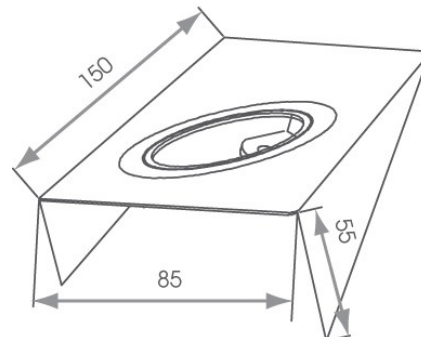

SAMSUNG LED Technology

Infinity Compatible***

FEATURES

The new Sirius Range is at the forefront of modern technology, offering an ideal alternative to halogen lights. Designed to offer a superior light output, the Sirius offers the latest Samsung LED technology, has a diffused cover to mimic the appearance of halogen cabinet lights, and has no visible LED points. Sirius also has a 120 degree beam angle, which fills cabinets or work surfaces, and eliminates dark spots.