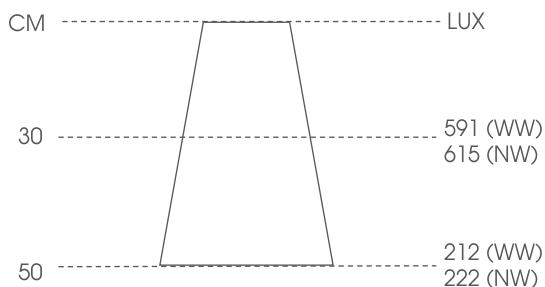

MAXIMUM LUX LEVELS

THE TECHNICAL SPEC...

Fitting Type	LED
Voltage	12vdc
Colour Temperature	Warm White (3087k) Natural White (4127k)
Lamp Life*	30,000 hours
Wattage	2.6W
Number of LED's	6
Luminous efficacy	Warm White—48 Natural White—50
CRI	Warm White—83 Natural White—84
Cable Length	2m
Mounting	Surface
Beam Angle	120 Degree
IP Rating	IP44