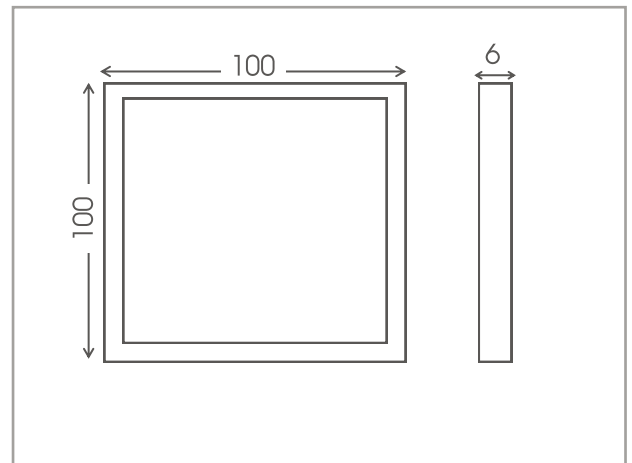

Infinity Compatible\*\*\*

Dimensions shown are in mm

**FEATURES**

The new Sirius Range is at the forefront of modern technology, offering an ideal alternative to halogen lights. Designed to offer a superior light output, the Sirius has a diffused cover to mimic the appearance of halogen cabinet lights, and has no visible LED points. The panel is only 6mm thick, and is the first flat panel cabinet light in the U.K KBB market. The fitting is available in a brushed nickel finish.

Available in warm or natural white.

**MAXIMUM LUX LEVELS**

The Technical Spec....

Fitting Type	LED
Voltage	12vdc
Colour Temperature	3000k or 4000k
Lamp Life**	30,000 hours
Wattage	6W
Lumens Per Watt	(3000k) 37 lm/w (4000k) 43 lm/w
CRI	(3000k) Ra 81 (4000k) Ra 83
Cable Length	1.5m
Luminous Flux	(3000k) 172 lm (4000k) 249 lm
Mounting	Surface
Beam Angle	110 Degree
IP Rating	IP20