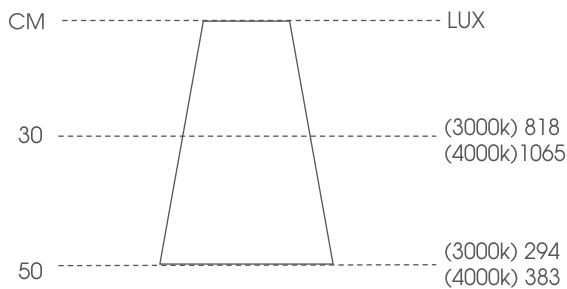

Infinity Compatible\*\*\*

Dimensions shown are in mm

**FEATURES**

The new Sirius Range is at the forefront of modern technology, offering an ideal alternative to halogen lights. Designed to offer a superior light output, the Sirius has a diffused cover to mimic the appearance of halogen cabinet lights, and has no visible LED points. The panel is only 6mm thick, and is the first flat panel cabinet light in the U.K KBB market. The fitting is available in a brushed nickel finish.

Available in warm or natural white.

**MAXIMUM LUX LEVELS**

The Technical Spec....

Fitting Type	LED
Voltage	12vdc
Colour Temperature	3000k or 4000k
Lamp Life**	30,000 hours
Wattage	6W
Lumens Per Watt	(3000k) 37 lm/w (4000k) 43 lm/w
CRI	(3000k) Ra 81 (4000k) Ra 83
Cable Length	1.5m
Luminous Flux	(3000k) 172 lm (4000k) 249 lm
Mounting	Surface
Beam Angle	110 Degree
IP Rating	IP20