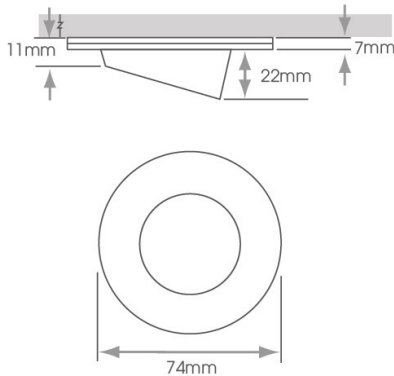

This surface mounted angled fitting has a high quality body, with a super slim profile. The fitting features a unique magnetic fixing method for ease of fitting. It also features a diffused cover, so there are no visible LED points in the fitting. The LED is available in warm white only.

Available in matt black.

THE TECHNICAL SPEC...	
Fitting Type	LED
Voltage	12Vdc
Colour Temperature	Natural White (4000-4500k) Warm White (3000-3500k)
Guarantee	5 Years
Wattage	2W
Total Lumens	52lm
CRI	Ra 81
Cable Length	1.5m
Mounting	Surface (magnetic)
Beam Angle	120
IP Rating	IP20