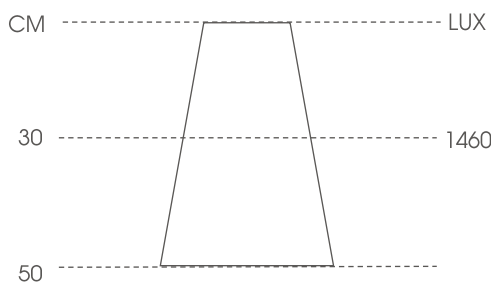

Dimensions shown in mm

Features

The new Solaris Square LED is a slimline cabinet light, with a depth of only 4mm. With an Aluminium finish, and a natural white LED, this fitting is perfect for any type of kitchen design. The fitting features a beam angle of 120 degree, which eliminates dark spots on worktops and provides uniform lighting levels.

MAXIMUM LUX LEVELS

The Technical Spec....

Fitting Type	LED
Voltage	12Vdc
Colour Temperature	Natural White (4000k)
Lamp Life**	30,000 hours
Wattage	5W
Lumens Per Watt	73 lm/w
CRI	Ra 84
Cable Length	2m
Mounting	Surface
IP Rating	IP20
Number of LED's	24
Beam Angle	120