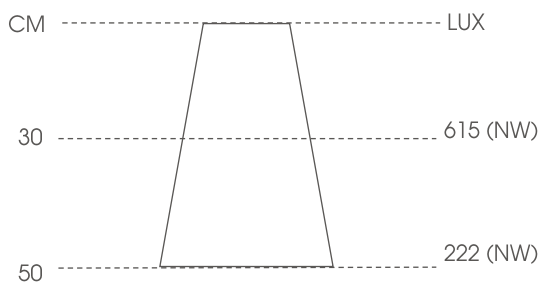

FEATURES

The Sirius Connect features an innovative new plug and play system, in which the cable detaches directly from the back of the light unit enabling the fitting to be installed easily into the base of a cabinet. The Sirius Connect also features a diffused cover, so there are no visible LED points in the fitting, and also has a 120 degree beam angle which fills cabinets or work surfaces, eliminating dark spots.

MAXIMUM LUX LEVELS

THE TECHNICAL SPEC...

Fitting Type	LED
Voltage	12vdc
Colour Temperature	Natural White (4127k)
Lamp Life*	30,000 hours
Wattage	2.6W
Number of LED's	6
Luminous efficacy	Natural White—50
CRI	Natural White—84
Cable Length	2m
Mounting	Surface
Beam Angle	120 Degree
IP Rating	IP44