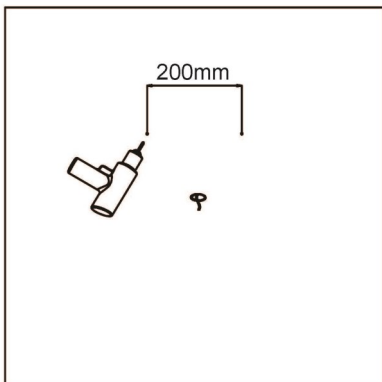

CONTENTS & TOOLS REQUIRED

BATHROOM REGULATIONS

This product is IP44 rated and is suitable for installation in **Zone 2 & Outside Zones**

INSTALLATION INSTRUCTIONS

A

B

INSTALLATION INSTRUCTIONS (CONT)

Switching on/off