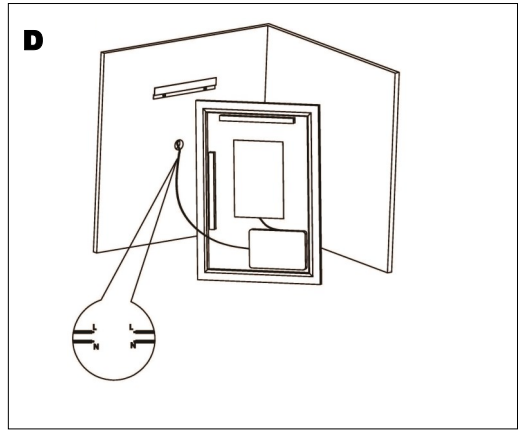

CONTENTS & TOOLS REQUIRED

BATHROOM REGULATIONS

This product is IP44 rated and is suitable for installation in **Zone 2 & Outside Zones**

INSTALLATION INSTRUCTIONS

A

B

INSTALLATION INSTRUCTIONS (CONT)

Switching on/off

- Pressing the touch button on the front of the mirror will switch the mirror on
- Touch again to switch off

Demister Function

- The demister will automatically switch on when the sensor button is pressed to switch light on.
- Demister will switch off automatically after 60 minutes.