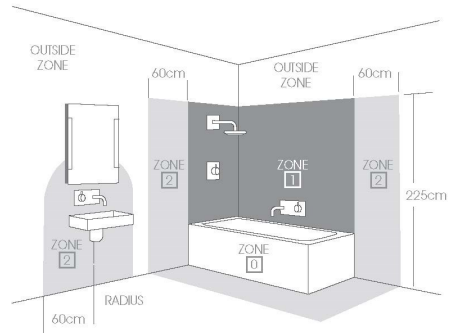

CONTENTS & TOOLS REQUIRED

BATHROOM REGULATIONS

This product is IP44 rated and is suitable for installation in **Zone 2 & Outside Zones**

INSTALLATION INSTRUCTIONS

A

B

INSTALLATION INSTRUCTIONS (CONT)

Switching on/off