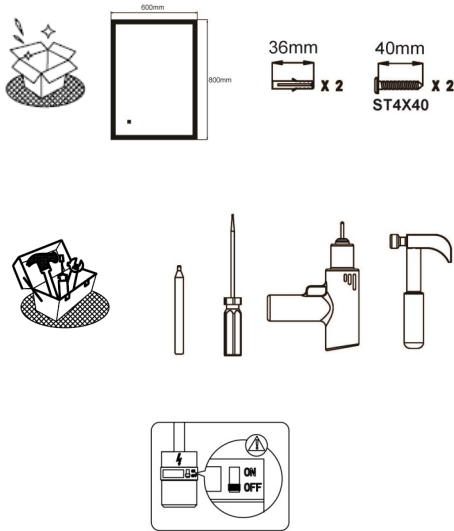

CONTENTS & TOOLS REQUIRED

BATHROOM REGULATIONS

This product is IP44 rated and is suitable for installation in **Zone 2 & Outside Zones**

INSTALLATION INSTRUCTIONS

A

B

INSTALLATION INSTRUCTIONS (CONT)

Switching on/off