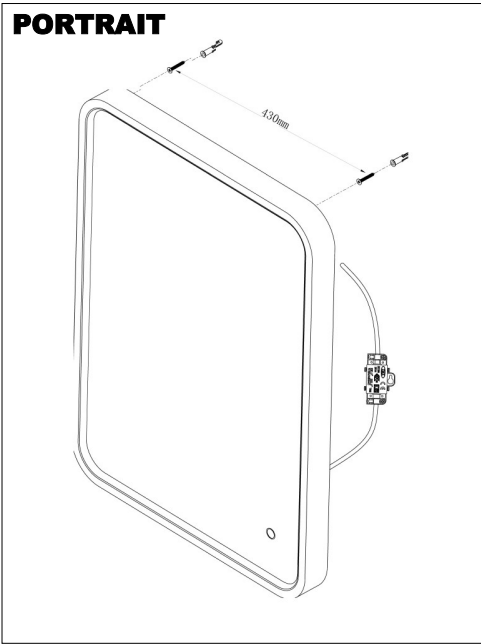

CONTENTS & TOOLS REQUIRED

PACK CONTENTS

BATHROOM REGULATIONS

This product is IP44 rated and is suitable for installation in
Zone 2 & Outside Zones

INSTALLATION INSTRUCTIONS

PORTRAIT

LANDSCAPE

Switching on/off