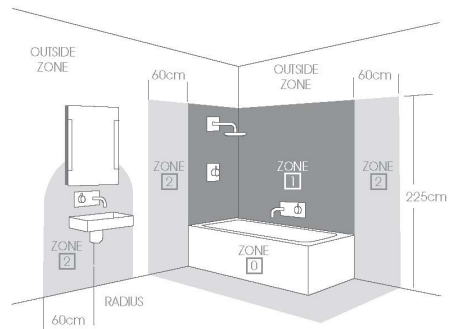

CONTENTS & TOOLS REQUIRED

PACK CONTENTS

BATHROOM REGULATIONS

This product is IP44 rated and is suitable for installation in
Zone 2 & Outside Zones

INSTALLATION INSTRUCTIONS

PORTRAIT

LANDSCAPE

Switching on/off