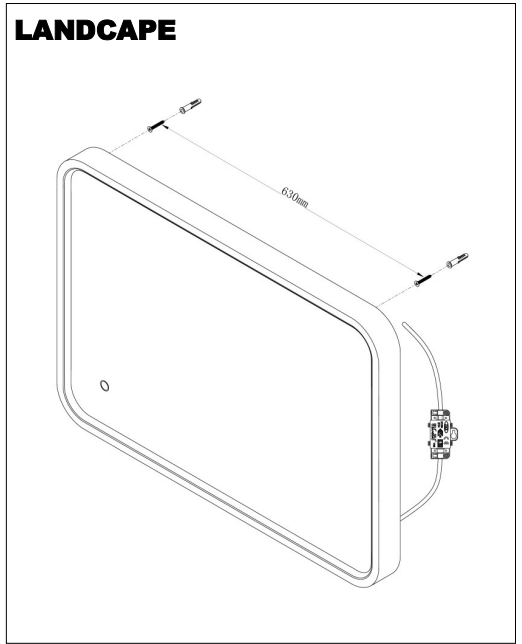

CONTENTS & TOOLS REQUIRED

PACK CONTENTS

BATHROOM REGULATIONS

This product is IP44 rated and is suitable for installation in
Zone 2 & Outside Zones

INSTALLATION INSTRUCTIONS

PORTRAIT

LANDSCAPE

Switching on/off