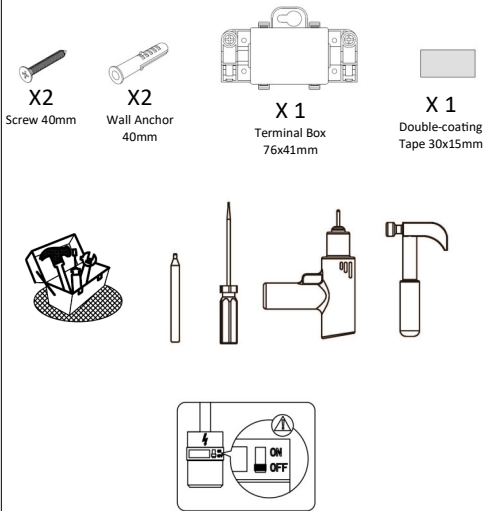

CONTENTS & TOOLS REQUIRED

PACK CONTENTS

BATHROOM REGULATIONS

This product is IP44 rated and is suitable for installation in
Zone 2 & Outside Zones

INSTALLATION INSTRUCTIONS

PORTRAIT

LANDSCAPE

Switching on/off