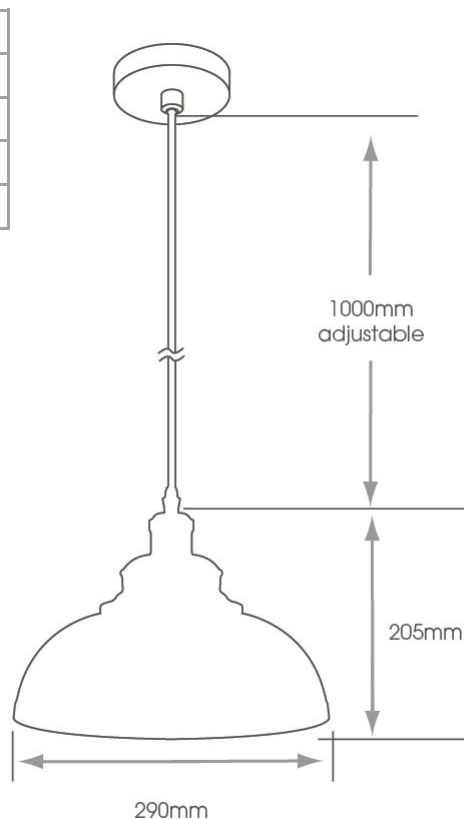

Technical Information	
Finish	Black with Black Flex
Power Supply	240V
Cable Length	1m (Adjustable)
IP Rating	IP44

Part Numbers	Description
SY8834b	Yuna E27Black Pendant (Excludes Lamp)
Lamp Options	
SY7986/E27	E27 Candle Filament LED Lamp Dimmable *