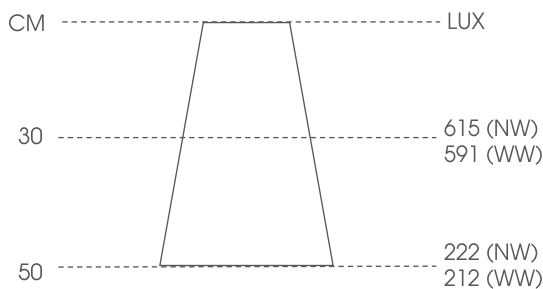

FEATURES

The new Sirius Range is at the forefront of modern technology, offering an ideal alternative to halogen lights. Designed to offer a superior light output, the Sirius offers the latest Samsung LED technology, has a diffused cover to mimic the appearance of halogen cabinet lights, and has no visible LED points. Sirius also has a 120 degree beam angle, which fills cabinets or work surfaces, and eliminates dark spots.

MAXIMUM LUX LEVELS

THE TECHNICAL SPEC...

Fitting Type	LED
Voltage	12vdc
Colour Temperature	Warm White (3087k) Natural White (4127k)
Lamp Life*	30,000 hours
Wattage	2.6W
Number of LED's	6
Luminous efficacy	Warm White—48 Natural White—50
CRI	Warm White—83 Natural White—84
Cable Length	2m
Mounting	Surface
Beam Angle	120 Degree
IP Rating	IP44