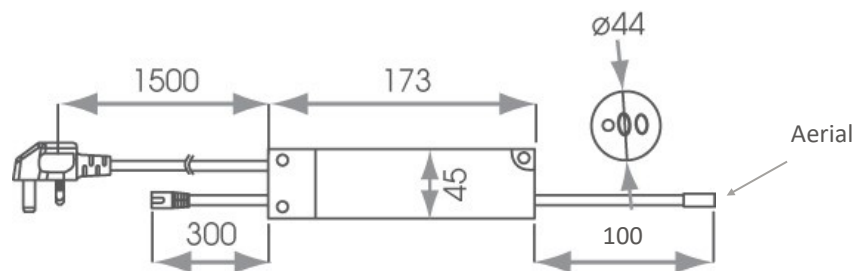

Infinity Radio Switch

- Wirelessly switches up to 550 watts of power
- Switches the 240vdc supply
- Can be used with fluorescent, LED and Halogen lighting systems
- Transmission range of 15m though solid objects and 50m in open space

Part Numbers	Description
SY7147A	Infinity Radio Switch
SY7497A	Infinity Block
SY7496	Infinity 1M Mains Cable with 3 Pin Plug
SY9553 EUROPLUG	Infinity 1M Mains Cable with Euro Plug