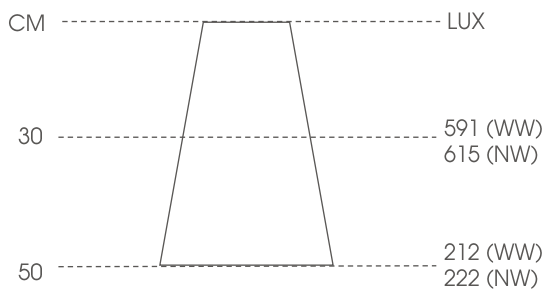

FEATURES

The new Sirius Range is at the forefront of modern technology, offering an ideal alternative to halogen lights. Designed to offer a superior light output, the Sirius offers the latest Samsung LED technology, has a diffused cover to mimic the appearance of halogen cabinet lights, and has no visible LED points. Sirius also has a 120 degree beam angle, which fills cabinets or work surfaces, and eliminates dark spots.

MAXIMUM LUX LEVELS

THE TECHNICAL SPEC...

Fitting Type	LED
Voltage	12vdc
Colour Temperature	Warm White (3087k) Natural White (4127k)
Lamp Life*	30,000 hours
Wattage	2.6W
Number of LED's	6
Luminous efficacy	Warm White—48 Natural White—50
CRI	Warm White—83 Natural White—84
Cable Length	2m
Mounting	Surface
Beam Angle	120 Degree
IP Rating	IP44