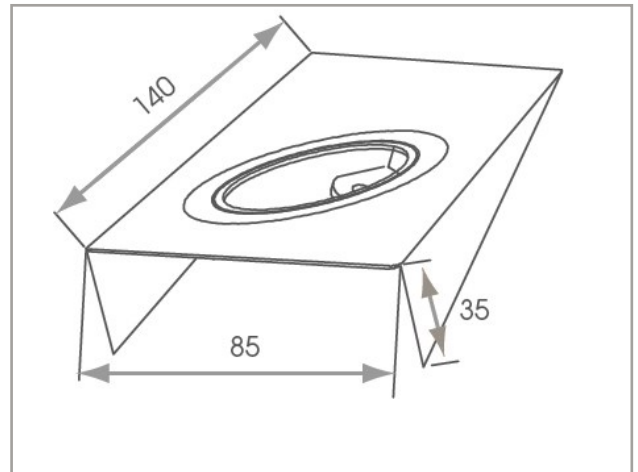

Infinity Compatible***

FEATURES

The Sirius features a diffused cover, so there are no visible LED points in the fitting, and also has a 120 degree beam angle which fills cabinets or work surfaces, eliminating dark spots.

MAXIMUM LUX LEVELS

THE TECHNICAL SPEC...

Fitting Type	LED
Voltage	12vdc
Colour Temperature	Warm White (3000—3500k) Natural White (4000—4500k)
Lamp Life*	30,000 hours
Wattage	2.6W
Number of LED's	6
Luminous efficacy	Warm White—65 Natural White—70
CRI	Warm White—82 Natural White—85
Cable Length	2m
Mounting	Surface
Beam Angle	120 Degree
IP Rating	IP44

*Based on 70% of initial lumen output

Part Numbers	Description
SY7881WW or NW	Sirius Designer Recti light Stainless Steel—Warm or Natural White LED
Suitable Power Converters	
SY9980B	12Vdc 8W LED Power Converter (1—3 lights)
SY9739A/MF**	12Vdc 15W LED Power Converter (1—5 lights)