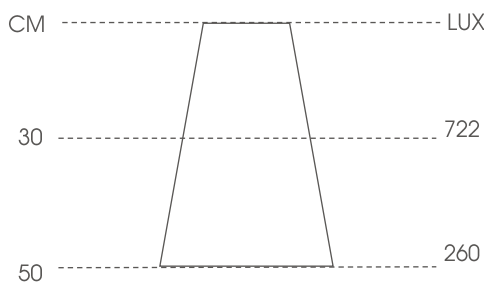

Infinity Compatible***

FEATURES

The Sirius features a diffused cover, so there are no visible LED points in the fitting, and also has a 120 degree beam angle which fills cabinets or work surfaces, eliminating dark spots.

MAXIMUM LUX LEVELS

THE TECHNICAL SPEC...

Fitting Type	LED
Voltage	12vdc
Colour Temperature	Warm White (3000—3500k) Natural White (4000—4500k)
Lamp Life*	30,000 hours
Wattage	2.6W
Number of LED's	6
Luminous efficacy	Warm White—65 Natural White—70
CRI	Warm White—82 Natural White—85
Cable Length	2m
Mounting	Surface
Beam Angle	120 Degree
IP Rating	IP44