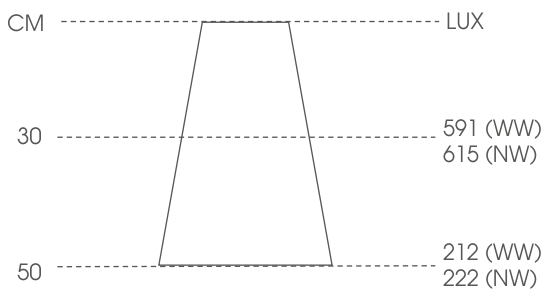

FEATURES

The new Sirius Range is at the forefront of modern technology, offering an ideal alternative to halogen lights. Designed to offer a superior light output, the Sirius offers the latest Samsung LED technology, has a diffused cover to mimic the appearance of halogen cabinet lights, and has no visible LED points. Sirius also has a 120 degree beam angle, which fills cabinets or work surfaces, and eliminates dark spots.

MAXIMUM LUX LEVELS

THE TECHNICAL SPEC...

Fitting Type	LED
Voltage	12vdc
Colour Temperature	Warm White (3087k) Natural White (4127k)
Lamp Life*	30,000 hours
Wattage	2.6W
Number of LED's	6
Luminous efficacy	Warm White—48 Natural White—50
CRI	Warm White—83 Natural White—84
Cable Length	2m
Mounting	Surface
Beam Angle	120 Degree
IP Rating	IP44