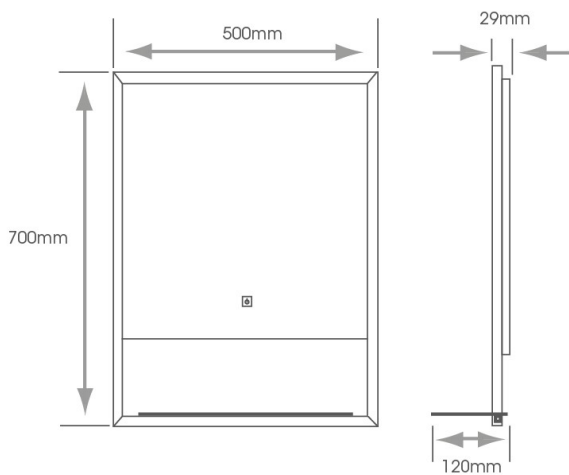

The unique Bailey LED Mirror features a Natural White (4000K) backlit diffused illuminated border all around the mirror with no dark spots.

With a stylish black trim, and a slim black shelf to the bottom of the mirrors, the Bailey is a stunning addition to any bathroom.

The mirror stays fog free due to the built-in demister pad, which switches off automatically after 30 minutes. The mirror also has an IP44 rating making it suitable for use in a bathroom environment.

-  500mm(w) x 700mm(h)
-  IP44 Rated
-  Diffused Border
-  Touch Sensor x 1
-  Demister

Technical Information

Power Supply	240V
Cable Length	500mm
Guarantee	5 Years

Part Numbers	Description
SY9105	Bailey LED Mirror With Shelf & Demister 500mm (w) x 700mm (h)