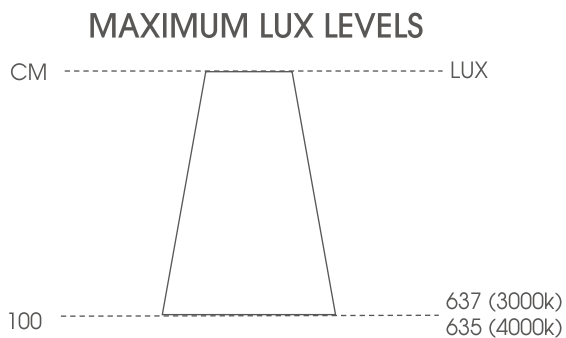

FEATURES

This new Polaris downlight from Sycamore Lighting features a COB LED in either 3000k or 4000k colour renditions, and is IP65 rated making it suitable for use within a bathroom.

The light output from the luminaire is equivalent to a 50W GU10 halogen lamp, but due to the latest COB technology it uses 85% less energy, helping to save money, and the environment.

The fitting is available in either chrome or brushed nickel and includes the power converter.

THE TECHNICAL SPEC...

Fitting Type	LED
Voltage	230V
Colour Temperature	Warm White (3000k) Natural White (4000k)
Lamp Life*	50,000 hours
Wattage	7W
Luminous Efficacy	(3000k) 46 lm/w (4000k) 50 lm/w
Luminous flux	(3000k) 368 lm (4000k) 397 lm
CRI	(3000k) Ra 83 (4000k) Ra 83
Beam Angle	50 Degree
IP Rating	IP65