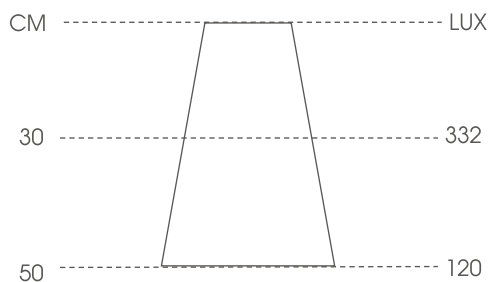

FEATURES

As part of the Sirius range of LED lighting, this new cabinet/plinth light features a diffused cover so the LED Points are not visible. The natural white LED makes this light suitable for either traditional or contemporary installations.

MAXIMUM LUX LEVELS

THE TECHNICAL SPEC...

Fitting Type	LED
Voltage	12vdc
Colour Temperature	Natural White
Lamp Life*	25,000 hours
Wattage	1W
Luminous efficacy	36 lm/w
CRI	Ra 80
Cable Length	1.5m
Mounting	Recessed
Beam Angle	80 Degree
IP Rating	IP44