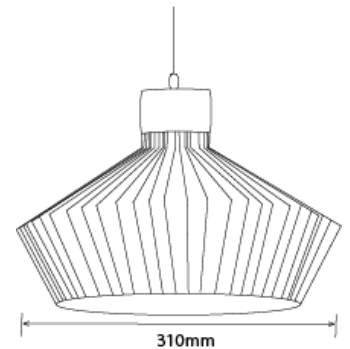

FEATURES

The Gabbia metal caged pendant brings a modern twist on vintage and industrial style lighting, Finished in polished copper plate, the design casts an interesting light pattern to your interior and works well with a LED filament bulb (purchased separately—see below).

- Compatible with LED lamps
- Dimmable
- Copper plate
- Constructed from steel

Part Number	Description
SY72813	E27 Gabbia Pendant Light

Lamp Options								
	Part number	Description	Wattage	Colour Appearance	Lumens	CRI	Lamp Life	
	CR9226	E27 LED Candle Lamp Dimmable	5.5W	Warm White 2700K	470lm	>Ra 80	25,000	
	CR13513	E27 LED Candle Lamp Dimmable	5W	Natural White 4000K	470lm	>Ra 80	15,000	
	CR9288	E27 LED Candle Lamp Dimmable	5.5W	Cool White 6000K	470lm	>Ra 80	25,000	
	CR7239	E27 Round Filament LED Clear Dimmable	5W	Warm White 2700K	470 lm	<Ra 80	10,000	
	SY7986/E27GLS	E27 GLS Filament LED Clear Dimmable	5W	Warm White 2700K	470 lm	<Ra 80	10,000	
	SY7986/E27	E27 Candle Filament LED Clear Dimmable	5W	Warm White 2700K	470 lm	<Ra 80	10,000	