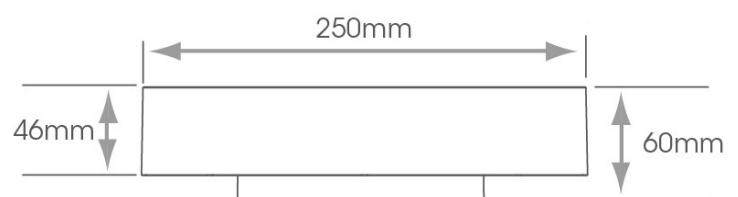

Technical Information	
Power Supply	240v
Number of Hours	30,000*
Colour Appearance	Natural White
Colour Temperature	4000k—4500k
Wattage	17W
IP Rating	IP44
Lumens	1200lm

*Based on 70% of initial lumen output

This IP44 rated downlight is perfect for situating in a bathroom. Available in Natural white, this fitting provides a uniform light output due to the edge lit feature.

Part Numbers	Description
SY9010	IP44 Bathroom LED Ceiling Light