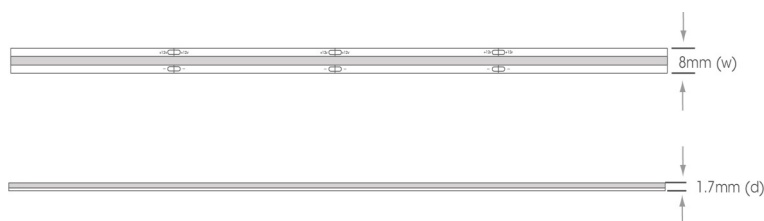

This new high output COB LED strip features LED points within close proximity to each other, creating a uniform light output with no spotting, perfect for illuminating handle-less kitchen designs.

The strip has a depth of only 1.7mm so is ideal for situating underneath a worktop, and is suitable for installation on all coloured handle-less profiles without the need for an aluminium extrusion. This LED strip also comes with VHB (Very High Bond) tape.

Technical Information	
Power Supply	12Vdc
Adhesive	VHB
Cable Length	1.5m at both ends
Guarantee	3 Years
Colour Appearance	Warm White Natural White
Colour Temperature	3000K-3500K, 4000K-4500K
Colour Rendering Index	>RA 90
Wattage	4W/m
IP Rating	IP20
Cut Marks	Every 25mm
LED's per metre	480

Part Number	Description
SY9001WW or NW	5M Reel COB LED Flexible LED Strip Warm White or Natural White
Suitable Power Converters	
SY9739B	12Vdc 15W LED Power Converter (Runs up to 3m)
SY7350C	12Vdc 20W LED Power Converter (Runs up to 5m)
SY7715A	12Vdc 30W LED Power Converter (Runs up to 7m)
SY7351D	12Vdc 50W LED Power Converter (Runs up to 10m)