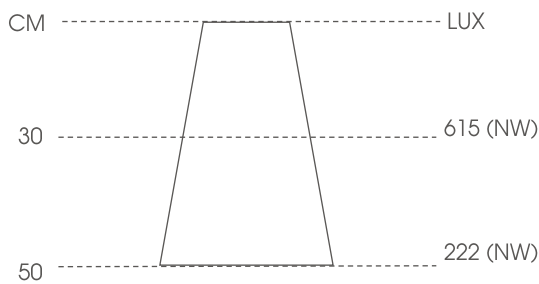

Infinity Compatible\*\*\*

**FEATURES**

The Sirius Connect features an innovative new plug and play system, in which the cable detaches directly from the back of the light unit enabling the fitting to be installed easily into the base of a cabinet. The Sirius Connect also features a diffused cover, so there are no visible LED points in the fitting, and also has a 120 degree beam angle which fills cabinets or work surfaces, eliminating dark spots.

**MAXIMUM LUX LEVELS**

**THE TECHNICAL SPEC...**

Fitting Type	LED
Voltage	12vdc
Colour Temperature	Natural White (4127k)
Lamp Life*	30,000 hours
Wattage	2.6W
Number of LED's	6
Luminous efficacy	Natural White—50
CRI	Natural White—84
Cable Length	2m
Mounting	Surface
Beam Angle	120 Degree
IP Rating	IP44