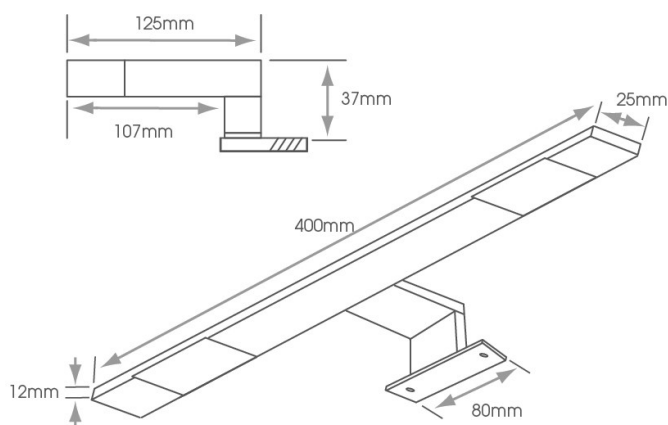

FEATURES

The new Capella Deva LED features the same appearance as our 12vdc Sirius lights, so it is an ideal substitute for any applications which require lighting without a power converter. This over cabinet light features a diffused cover, so it doesn't have any visible LED points. The range also features a simple to install connector system.

THE TECHNICAL SPEC...

Fitting Type	LED
Voltage	240V
Colour Temperature	Natural White (4000-4500k)
Lamp Life*	30,000 hours
Wattage	5.7W
Luminous efficacy	54 lm/w
CRI	Ra 86
Cable Length	1m
Mounting	Surface
IP Rating	IP44

*Based on 70% of initial lumen output

Part Numbers	Description
SY8933	Capella Deva LED 240V Over Cabinet Light Natural White/Chrome
Accessories	
SY7753	6 way Capella distribution block
SY7754	2 way Capella distribution block