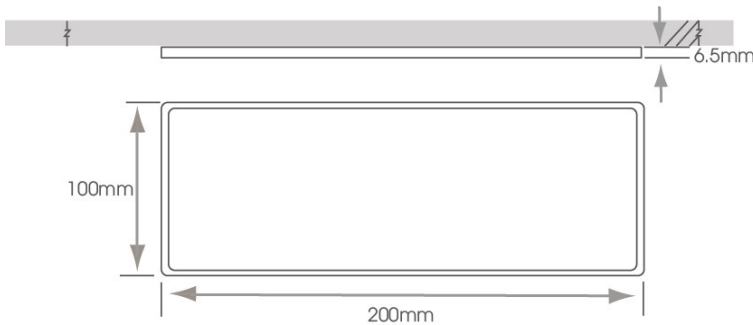

Available in brushed nickel or matt black finish, with warm or natural white LED.

The Technical Spec....	
Fitting Type	LED
Voltage	12Vdc
Colour Appearance	Warm White or Natural White
Colour Temperature	3000K—3500K or 4000K—4500K
Guarantee	5 years
Wattage	5W
CRI	Ra >80
Cable Length	1.5m
Total Lumens	WW—499lm, NW—450lm
Mounting	Surface - Magnetic
Beam Angle	120 Degree
IP Rating	IP20
Fitting Finish	Brushed Nickel/Matt Black

Part Numbers	Description
SY8887/NW or WW	Vega Max 5W LED cabinet light—brushed nickel/natural white or warm white
SY8887BL/NW or WW	Vega Max 5W LED cabinet light—matt black /natural white or warm white
Suitable Power Converters	
SY9739B	12Vdc 15W LED Power Converter (1—3lights)
SY7350C	12Vdc 20W LED Power Converter (1—4 lights)
SY7715A	12Vdc 30W LED Power Converter (1—6 lights)
Compatible Accessories	
SY7183/2 or 5	Extension lead in 2m or 5m (extend from power converter to light)
Refer to Website	Kinetic Smart Lighting Controls (inc dimming) Control via wireless wall plate switch, smart device or Smart assistant such as Amazon Alexa
Refer to Website	4 Zone Remote Controls (inc dimming) Control via a hand held remote control, smart device or wireless wall plate switch
Refer to Website	Switches, Sensors and Dimmers We have a selection of motion sensors, door sensors, switches and dimmers available for this product.