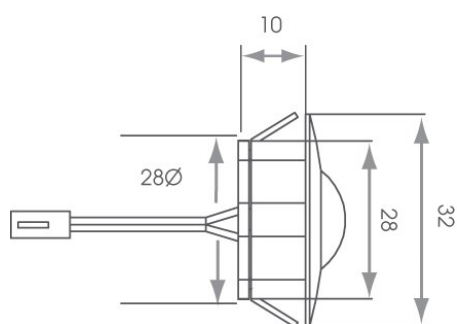

Surface spacer included.

THE TECHNICAL SPEC...

Fitting Type	LED
Voltage	12vdc
Colour Temperature	Natural White (4000—4500k)
Lamp Life*	30,000 hours
Wattage	1W
Luminous efficacy	15 lm/w
CRI	Ra 80
Cable Length	2m
Mounting	Recessed or Surface
IP Rating	IP44

*Based on 70% of initial lumen output

Part Numbers	Description
SY7295BN	Sirius Eyelid LED 4 light Plinth kit** in Natural White

**Kits include 4 port 12VDC 8W LED power converter (will run 4 lights max)