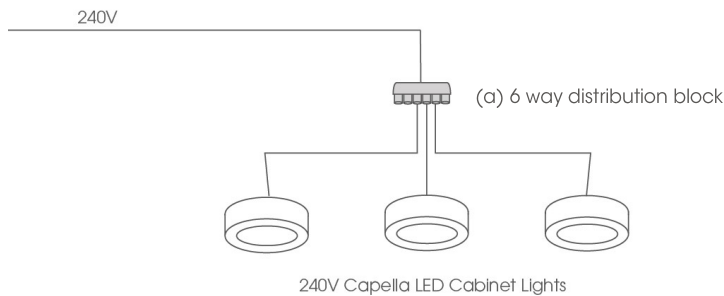

No Power Converter Required

The Capella range of 240V cabinet lighting is a more discreet version of other larger mains voltage lights currently available.

With the same visible appearance and size as our Sirius 12Vdc cabinet light range, this is a great option for any application requiring lighting without a power converter.

This range uses a simple to install connector system. Also available in a tri-light design.

Technical Information	
Finish	Brushed Nickel
Power Supply	240V
Cable Length	1.5m
Guarantee	5 Years
Colour Appearance	Warm White & Natural White
Colour Temperature	3000K—3500K or 4000K—4500K
Total Lumens	WW—182lm, NW—194lm
Colour Rendering Index	WW—Ra 82, NW—Ra 87
Wattage	2.6W
IP Rating	IP20
Beam Angle	100°
Mounting	Recessed or Surface

Part Numbers	Description
SY7750BN/WW or NW	Capella 240V Recessed light
SY7751BN/WW or NW	Capella 240V Recessed/Surface light
Accessories	
(a) SY7753	6 Way distribution block
SY8989NEW*	Kinetic Receiver 240V (to wirelessly switch lights on and off—not dimmable)
SY8990/SY8991/SY8992*	Kinetic Switch 1/2/3G