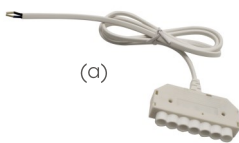

No Power Converter Required

The Capella range of 240V cabinet lighting is a more discreet version of other larger mains voltage lights currently available.

With the same visible appearance and size as our Sirius 12Vdc cabinet light range, this is a great option for any application requiring lighting without a power converter.

This range uses a simple to install connector system. Also available in a tri-light design.

Technical Information	
Finish	Brushed Nickel
Power Supply	240V
Cable Length	1.5m
Guarantee	5 Years
Colour Appearance	Warm White & Natural White
Colour Temperature	3000K—3500K or 4000K—4500K
Total Lumens	WW—182lm, NW—194lm
Colour Rendering Index	WW—Ra 82, NW—Ra 87
Wattage	2.6W
IP Rating	IP20
Beam Angle	100°
Mounting	Recessed or Surface

Part Numbers	Description
SY7750BN/WW or NW	Capella 240V Recessed light
SY7751BN/WW or NW	Capella 240V Recessed/Surface light
Accessories	
(a) SY7753	6 Way distribution block
SY8989NEW*	Kinetic Receiver 240V (to wirelessly switch lights on and off—not dimmable)
SY8990/SY8991/SY8992*	Kinetic Switch 1/2/3G