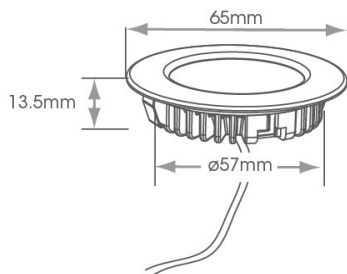

The Polaris COB Connect features an innovative new plug and play system, in which the cable detaches directly from the back of the light unit enabling the fitting to be installed easily into the base of a cabinet.

This IP44 rated fitting is of die cast construction which ensures excellent heat sink, and the high quality lens intensifies the lumen output to provide market leading luminous efficacy from an LED cabinet light.

THE TECHNICAL SPEC...	
Fitting Type	LED
Voltage	12vdc
Colour Temperature	Natural White (4000K—4500K)
Guarantee	5 Years
Wattage	3.4W
Total Lumens	238lm
CRI	Ra 85
Cable Length	1.5m
Mounting	Recessed/Surface
Beam Angle	45 Degree
IP Rating	IP44