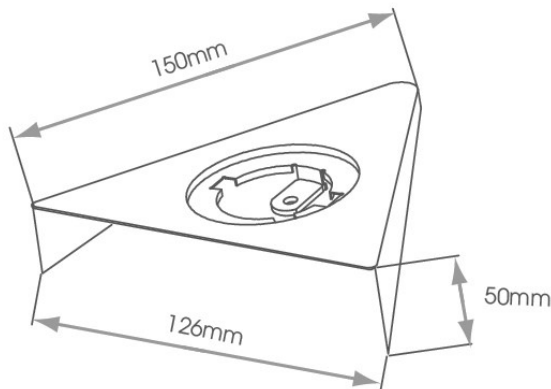

THE TECHNICAL SPEC...	
Fitting Type	LED
Voltage	12vdc
Colour Temperature	Warm White (3000K—3500K) Cool White (6000K—6500K)
Guarantee	5 Years
Wattage	1.8W
Total Lumens	Warm White (165lm) Cool White (168lm)
CRI	Warm White (Ra 81) Cool White (Ra 85)
Cable Length	2m
Mounting	Surface
Beam Angle	65 Degree
IP Rating	IP44