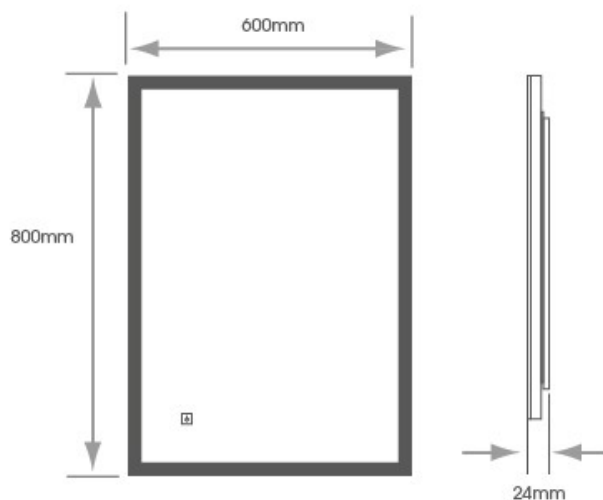

The Stockholm LED Mirror features a Natural White (4000K) diffused illuminated border to all edges of the mirror, which provides a uniform light output all around the mirror with no dark spots.

The mirror stays fog free due to the built-in demister pad, which switches off automatically after 30 minutes. The mirror also has an IP44 rating making it suitable for use in a bathroom environment.

The Stockholm can be positioned portrait or landscape.

-  **600mm(w) x 800mm(h)**
-  **800mm(w) x 600mm(h)**
-  **IP44 Rated**
-  **Diffused Border**
-  **Touch Sensor x 1**
-  **Demister**

Technical Information

Power Supply	240V
Cable Length	500mm
Guarantee	5 Years

Part Numbers	Description
SY9104	Stockholm LED Mirror With Demister 600mm (w) x 800mm (h)