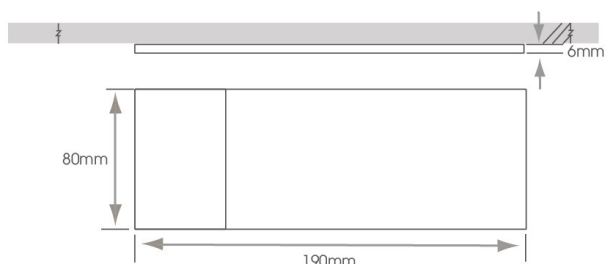

This new Vega Moda LED is a rectangular slimline natural white cabinet light, with a depth of only 6mm. This fitting is part of our Nouveau Noir range of stylish matt black fittings. brushed nickel or white bezels are available to purchase separate.

The fitting features a beam angle of 120 degree, which eliminates dark spots on worktops and provides uniform lighting levels.

The Technical Spec....	
Fitting Type	LED
Voltage	12Vdc
Colour Temperature	Natural White (4000k)
Guarantee	5 Years
Wattage	2.2W
Total Lumens	150 lm/w
CRI	Ra>80
Cable Length	2m
Mounting	Surface
IP Rating	IP20
Beam Angle	120
Finish	Matt Black (Brushed Nickel or White bezels available to purchase separate)