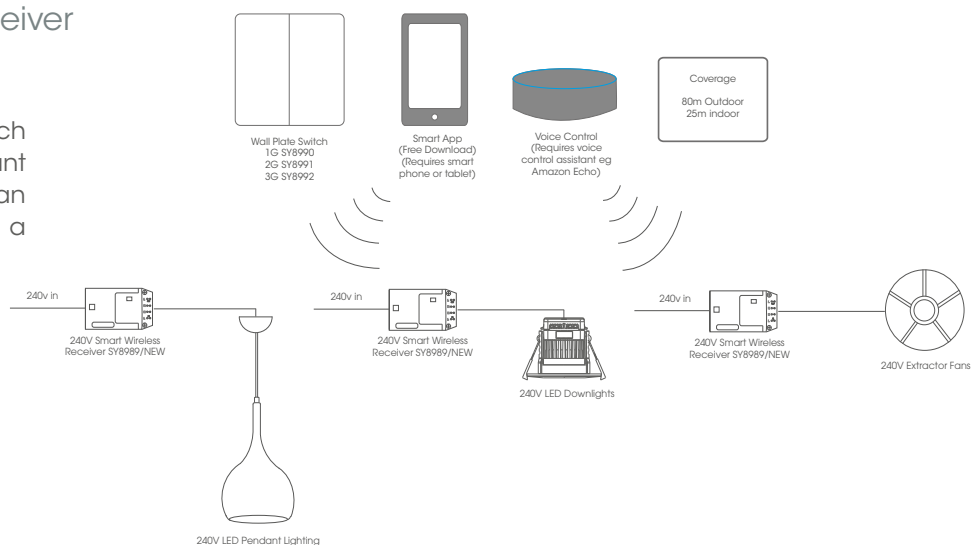

Project: 250 City Road

Project: Battersea Reach

KINETIC WIRELESS SMART CONTROLS

The new wireless Kinetic Switching system allows users to turn on their kitchen, bedroom or bathroom lighting in three different ways. Lighting can be controlled manually by using the switch, through a smart phone or tablet using the Smart Life App (downloadable via the QR code on the instruction leaflet), or by connecting it to a voice controlled intelligent personal assistant such as Amazon Alexa or Google Home. Once connected, lighting can be operated with simple commands, such as "Alexa turn on kitchen lights" or "Google dim plinth lights".

12/24V Furniture Lighting Smart Wireless Receiver SY2416

This receiver can be used to switch or dim 12V or 24Vdc LED lighting.

240V Lighting Smart Wireless Receiver SY8989/NEW

This receiver can be used to switch 240V LED lighting, including Pendant Lighting & bathroom fans. You can also dim connected lights (with a dimmable light source).

Kinetic Switches

The Kinetic Switches require no wiring or batteries and can be installed anywhere in the home, including the bathroom due to its IP67 rating.

1 Gang Kinetic Switch
SY8990

2 Gang Kinetic Switch
SY8991