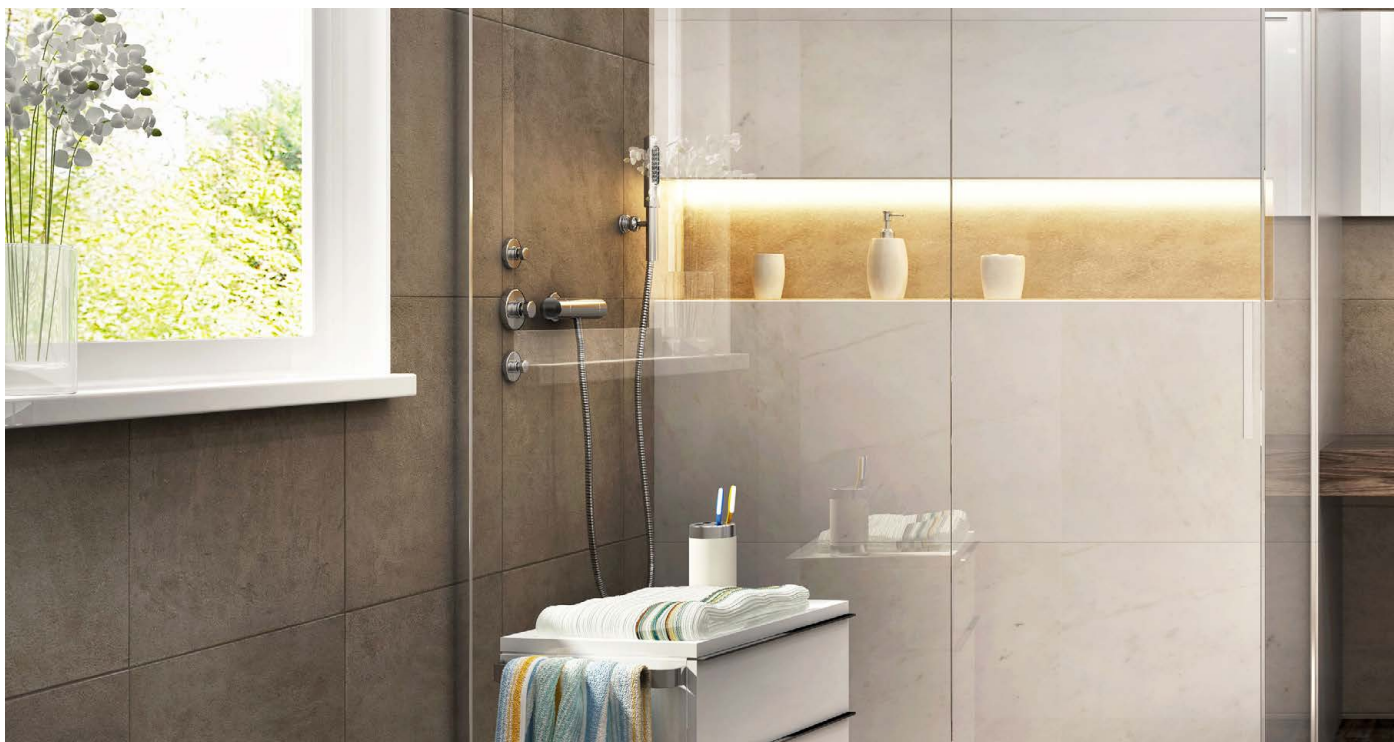

LIGHTING FOR BATHROOMS

Technical Information

Power Supply	240V
Cable Length	300mm
Guarantee	5 Years
Colour Appearance	Tunable White (Warm, Natural or Cool White)
Colour Temperature	Tunable White (2700K, 4000K or 6500K)
Wattage	24W
IP Rating	IP44
Total Lumens	1400lm

This shaver socket is suitable for use in bathrooms as required by IEE wiring regulations BS7671: 2001 Section 601

Technical Information

Power Supply	230V/1PH/50hz
Fan Type	Axial
Controls	Timer (Adjustable)
Mounting	In-line
Sound Pressure d B (A) @ 3M	39
Power Watts	16W
Amps	0.01
Specific Fan Power	0.53
Duct Diameter	100mm
Rating	IPX4
Material Finish	ABS
Weight (kg)	0.41