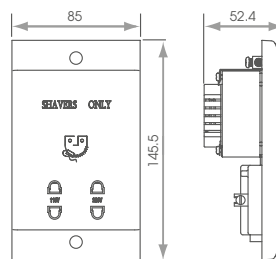

Shower Fan Kit
SY7688A/NW or CW
Natural White or Cool White

Technical Information

Power Supply	230V/1PH/50hz
Fan Type	Axial
Controls	Timer (Adjustable)
Mounting	In-line
Sound Pressure d B (A) @ 3M	39
Power Watts	16W
Amps	0.01
Specific Fan Power	0.53
Duct Diameter	100mm
Rating	IPX4
Material Finish	ABS
Weight (kg)	0.41