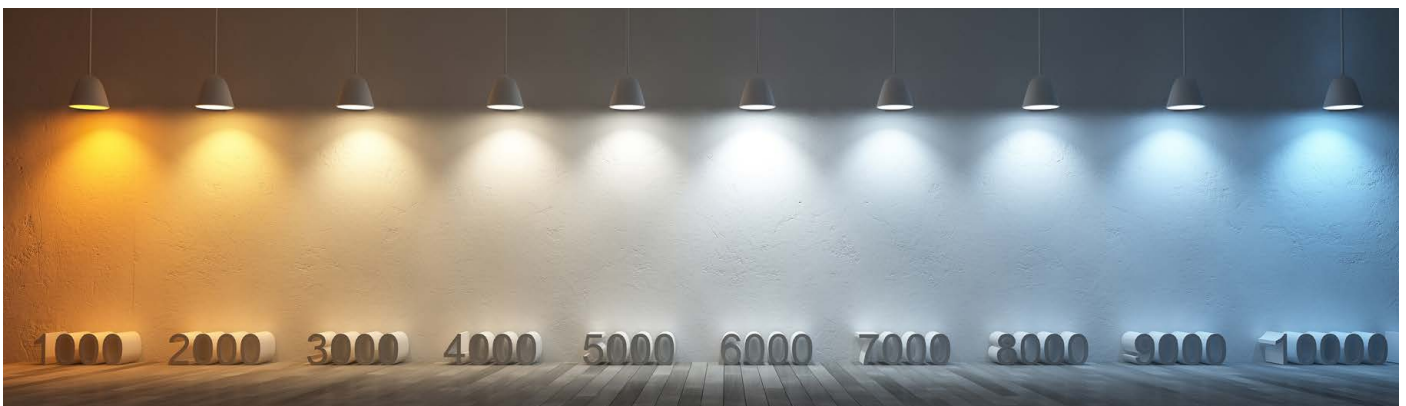

ALL PRODUCTS ARE COVERED BY A 5-YEAR WARRANTY