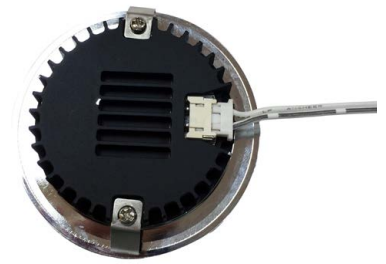

Numerous types of recessed or surface mounted profiles are available, along with colour temperature from 2500k up to 6500k.

All products are plug & play and we can also supply various door sensors & PIR sensors. Tunable White & RGB colour changing LED Strip also available.

ALL PRODUCTS ARE COVERED BY A 5-YEAR WARRANTY

LIGHTING FOR KITCHENS

Sirius Connect

The Sirius Connect features an innovative new plug and play system, in which the cable detaches directly from the back of the light unit enabling the fitting to be installed easily into the base of a cabinet.

The Sirius Connect also features a diffused cover, so there are no visible LED points in the fitting, and also has a 120 degree beam angle which fills cabinets or work surfaces, eliminating dark spots.