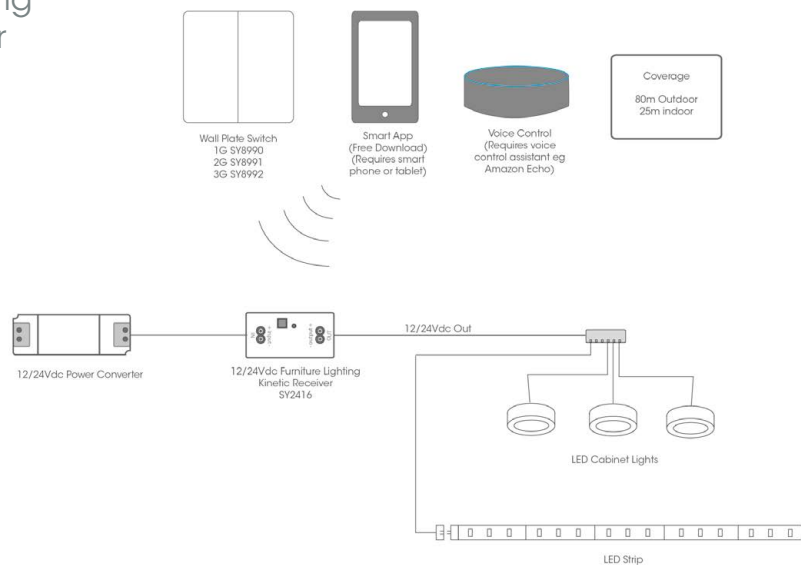

Project: 250 City Road

Project: Battersea Reach

KINETIC WIRELESS SMART CONTROLS

The new wireless Kinetic Switching system allows users to turn on their kitchen, bedroom or bathroom lighting in three different ways. Lighting can be controlled manually by using the switch, through a smart phone or tablet using the Smart Life App (downloadable via the QR code on the instruction leaflet), or by connecting it to a voice controlled intelligent personal assistant such as Amazon Alexa or Google Home. Once connected, lighting can be operated with simple commands, such as "Alexa turn on kitchen lights" or "Google dim plinth lights".

12/24V Furniture Lighting Smart Wireless Receiver SY2416

This receiver can be used to switch or dim 12V or 24Vdc LED lighting.

240V Lighting Smart Wireless Receiver SY8989/NEW

This receiver can be used to switch 240V LED lighting, including Pendant Lighting & bathroom fans. You can also dim connected lights (with a dimmable light source).

Kinetic Switches

The Kinetic Switches require no wiring or batteries and can be installed anywhere in the home, including the bathroom due to its IP67 rating.

1 Gang Kinetic Switch
SY8990

2 Gang Kinetic Switch
SY8991