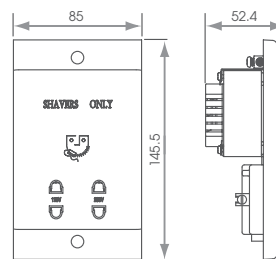

LIGHTING FOR BATHROOMS

Technical Information

Power Supply	240V
Cable Length	300mm
Guarantee	5 Years
Colour Appearance	Tunable White (Warm, Natural or Cool White)
Colour Temperature	Tunable White (2700K, 4000K or 6500K)
Wattage	24W
IP Rating	IP44
Total Lumens	1400lm

This shaver socket is suitable for use in bathrooms as required by IEE wiring regulations BS7671: 2001 Section 601

Technical Information

Power Supply	230V/1PH/50hz
Fan Type	Axial
Controls	Timer (Adjustable)
Mounting	In-line
Sound Pressure d B (A) @ 3M	39
Power Watts	16W
Amps	0.01
Specific Fan Power	0.53
Duct Diameter	100mm
Rating	IPX4
Material Finish	ABS
Weight (kg)	0.41