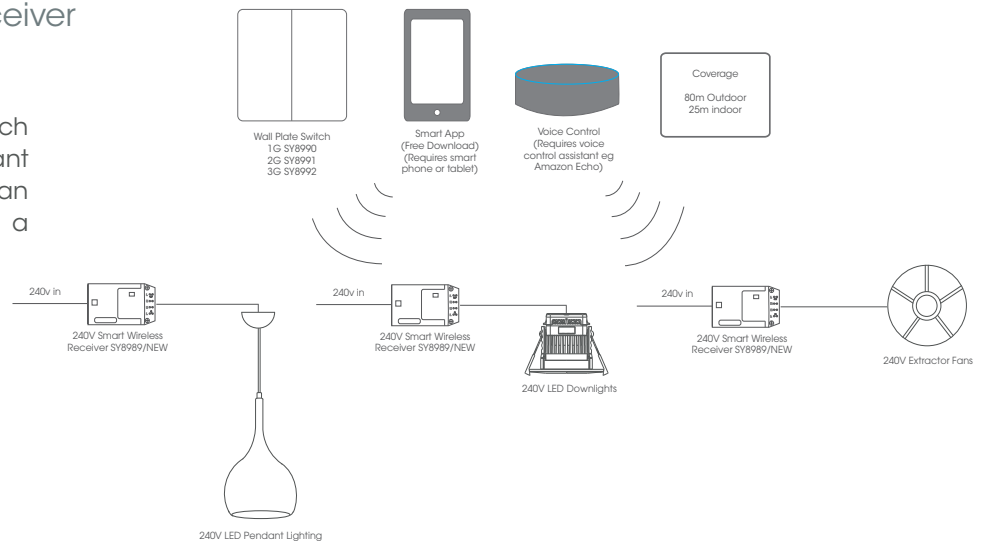

240V Lighting Smart Wireless Receiver SY8989/NEW

This receiver can be used to switch 240V LED lighting, including Pendant Lighting & bathroom fans. You can also dim connected lights (with a dimmable light source).