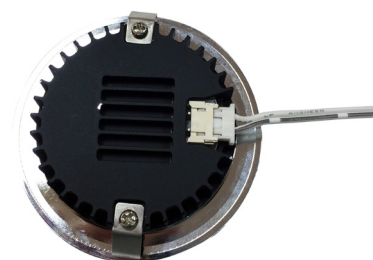

LIGHTING FOR KITCHENS

Sirius Connect

The Sirius Connect features an innovative new plug and play system, in which the cable detaches directly from the back of the light unit enabling the fitting to be installed easily into the base of a cabinet.

The Sirius Connect also features a diffused cover, so there are no visible LED points in the fitting, and also has a 120 degree beam angle which fills cabinets or work surfaces, eliminating dark spots.

Sirius Connect LED Recessed Light
SY9566WW or NW

Technical Information

Finish	Brushed Nickel
Power Supply	12Vdc
Cable Length	2m
Guarantee	5 Years
Colour Appearance	Warm White or Natural White
Colour Temperature	2700K - 3500K or 4000K - 4500K
Luminous Efficacy	WW - 65 lm/W NW - 70 lm/W
Colour Rendering Index	WW - Ra 82 NW - Ra 85
Wattage	2.6W
IP Rating	IP44
Beam Angle	120°