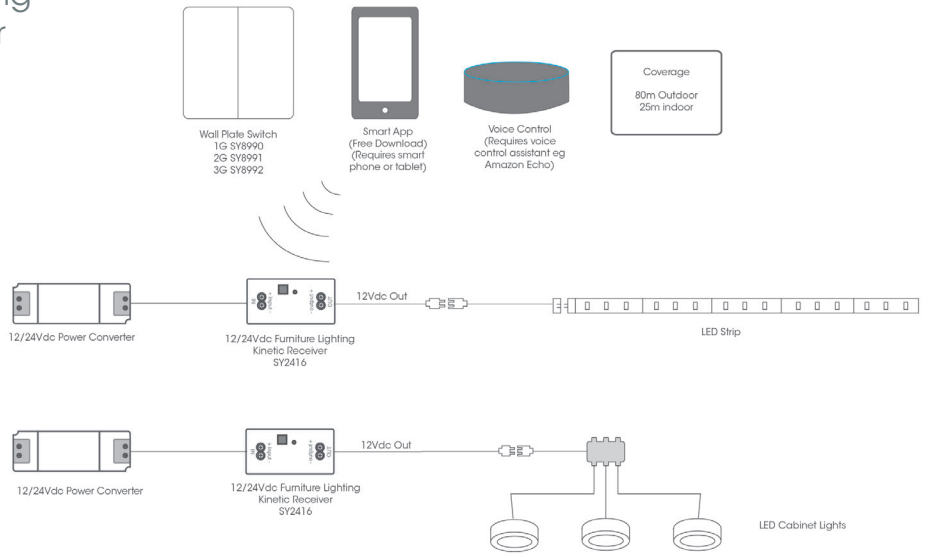

12/24V Furniture Lighting Smart Wireless Receiver SY2416

This receiver can be used to switch or dim 12V or 24Vdc LED lighting.