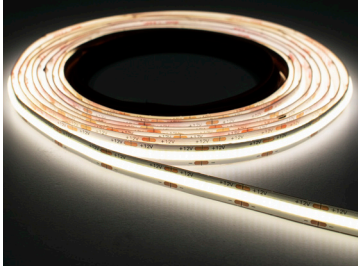

3M or 5M LED COB Reel
Warm White or Natural White
3M - SY9022WW or NW
5M - SY9018A/WW or NW
(Reel includes 1.5m distribution cable at both ends)

1.5m reconnection cable
SY9002

Compatible

Technical Information

Power Supply	12Vdc
Adhesive	VHB
Cable Length	1.5m at both ends
Guarantee	5 Years
Colour Appearance	Warm White or Natural White
Colour Temperature	3000K - 3500K or 4000K - 4500K
Colour Rendering Index	WW - Ra 85 NW - Ra 85
Wattage	4W/m
IP Rating	IP20
Cut Marks	Every 25mm
LEDs per metre	360

4W per metre
120 LED's p/m
IP20
25mm cut points