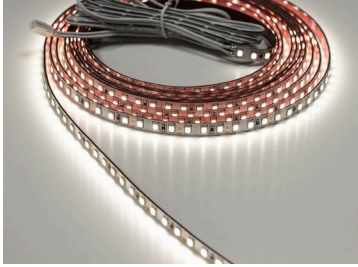

5M Reel
SY8976WW or NW
Warm White or Natural White

Compatible

Technical Information

Power Supply	12Vdc
Adhesive	VHB
Cable Length	2m on both ends
Guarantee	5 Years
Colour Appearance	Warm White or Natural White
Colour Temperature	3000K - 3500k or 4000K - 4500K
Colour Rendering Index	WW - 85 NW - Ra 84
Wattage	4W/m
IP Rating	IP20
Cut Marks	Every 25mm
LEDs per metre	120