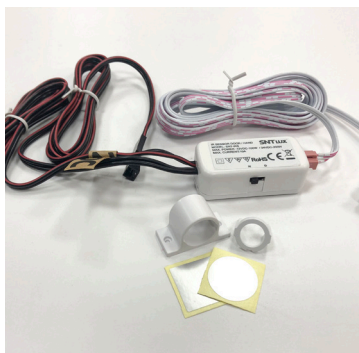

Multi Purpose Door Sensor/
IR Sensor
SY8814

12 Way Distribution Block
SY7637