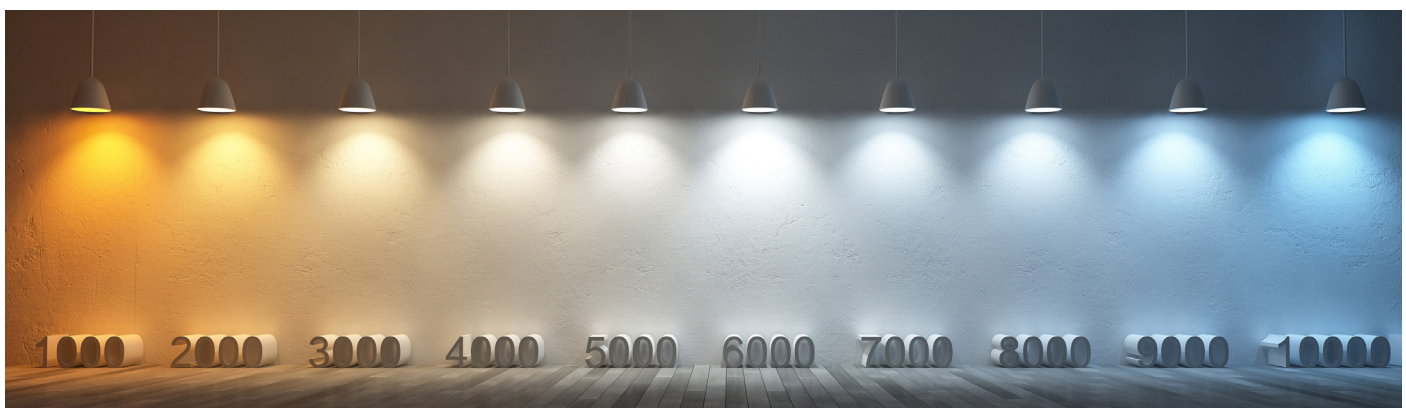

ALL PRODUCTS ARE COVERED BY A 5-YEAR WARRANTY