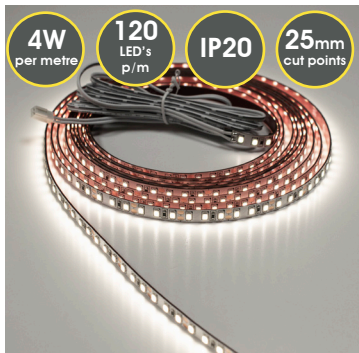

5M Reel
SY8976WW or NW
Warm White or Natural White

Compatible

Technical Information

Power Supply	12Vdc
Adhesive	VHB
Cable Length	2m on both ends
Guarantee	5 Years
Colour Appearance	Warm White or Natural White
Colour Temperature	3000K - 3500k or 4000K - 4500K
Colour Rendering Index	WW - 85 NW - Ra 84
Wattage	4W/m
IP Rating	IP20
Cut Marks	Every 25mm
LEDs per metre	120