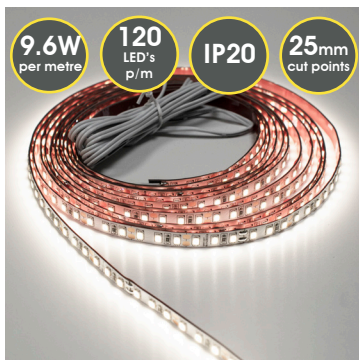

**3M or 5M LED COB Reel**  
 Warm White or Natural White  
**3M - SY9022WW or NW**  
**5M - SY9018A/WW or NW**  
 (Reel includes 1.5m distribution cable at both ends)

1.5m reconnection cable  
**SY9002**

## Technical Information

Power Supply	12Vdc
Adhesive	VHB
Cable Length	1.5m at both ends
Guarantee	5 Years
Colour Appearance	Warm White or Natural White
Colour Temperature	3000K - 3500k or 4000K - 4500K
Colour Rendering Index	WW - Ra 85 NW - Ra 85
Wattage	4W/m
IP Rating	IP20
Cut Marks	Every 25mm
LEDs per metre	360