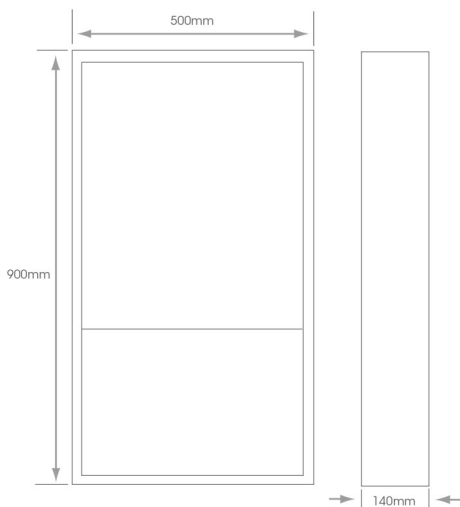

The Apollo mirror cabinet features a whole host of features, including built-in Bluetooth Speakers, a shaver socket, a USB Charging port, and a wireless charger.

The cabinet is tunable white, enabling users to change the colour of the LED from warm, natural or cool white, and can also be dimmed.

Internally, the Apollo has three shelves, with the bottom shelf housing the wireless charger. Mirrored panels are located on the inside of the door, as well as either side of the mirror externally.

The mirror has an IP44 rating making it suitable for use in a bathroom environment.

-  SINGLE CABINET 500mm(w) x 900mm(h)
-  Bluetooth Speaker
-  Shaver Socket
-  USB Charging Points
-  Wireless Charger
-  IP44 Rated
-  Diffused border, under shelf lighting
-  Wave Sensor
-  Tunable White
-  Dimmable

Technical Information

Power Supply	240V
Cable Length	900mm
Guarantee	5 Years

Part Numbers	Description
SY9112	Apollo Single Cabinet 500mm x 900mm