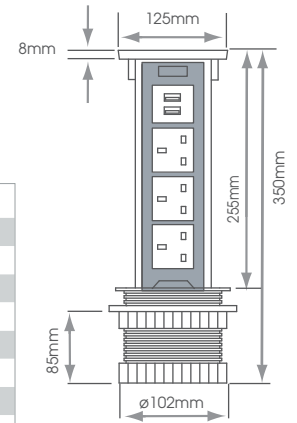

Motorised Pop Up Module
with Wireless Qi charger
Silver Top
SY8994A

Technical Information	
Finish	Silver
Wireless Charging	Qi
Cut Out Size	95mm
UK Sockets	3
USB Ports	1 x USB-A (2.1A) 1 x USB-C (3.0A)
Cable Length	1.9m
Guarantee	12 months

POWER PORTS

Pull Up Module Black Top
with Wireless Qi charger
SY8993BK

Pull Up Module Silver Top
with Wireless Qi charger
SY8993SL

Technical Information	
Finish	Black or Silver
Wireless Charging	Qi
Cut Out Size	95mm
UK Sockets	3
USB Ports	2
USB Port Current	2100mA (combined)
Cable Length	1.9m
Guarantee	5 Years