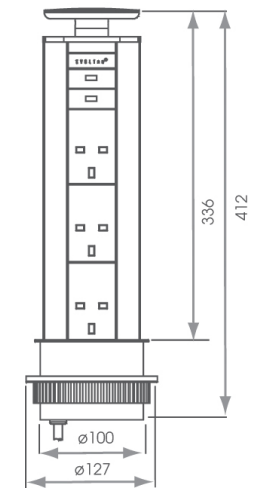

POWER PORTS

Evoline Port Cuisine
Silver Top

SY9737

Evoline Port Cuisine
Stainless Steel Top

SY9737SS

Technical Information	
Finish	Silver or Stainless Steel
Cut Out Size	102mm
UK Sockets	3
Guarantee	5 Years

Evoline Port Cuisine with USB
Stainless Steel Top

SY7366

Technical Information	
Finish	Stainless Steel
Cut Out Size	102mm
UK Sockets	3
USB Ports	2
USB Port Current	1400mA
Guarantee	5 Years

Evoline Backflip Module Stainless Steel
SY9736SS/C