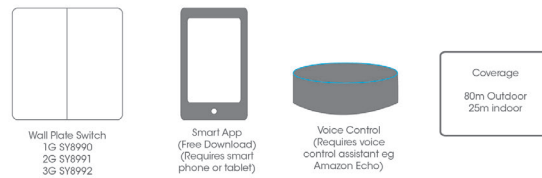

12/24V Furniture Lighting Smart Wireless Receiver SY2416

This receiver can be used to switch or dim 12V or 24Vdc LED lighting.