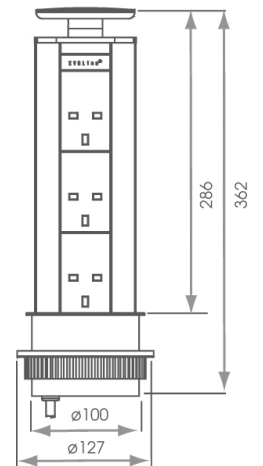

POWER PORTS

Evoline Port Cuisine
Silver Top

SY9737

Evoline Port Cuisine
Stainless Steel Top

SY9737SS

Technical Information	
Finish	Silver or Stainless Steel
Cut Out Size	102mm
UK Sockets	3
Guarantee	5 Years

Evoline Port Cuisine with USB
Stainless Steel Top

SY7366

Technical Information	
Finish	Stainless Steel
Cut Out Size	102mm
UK Sockets	3
USB Ports	2
USB Port Current	1400mA
Guarantee	5 Years

Evoline Backflip Module Stainless Steel
SY9736SS/C