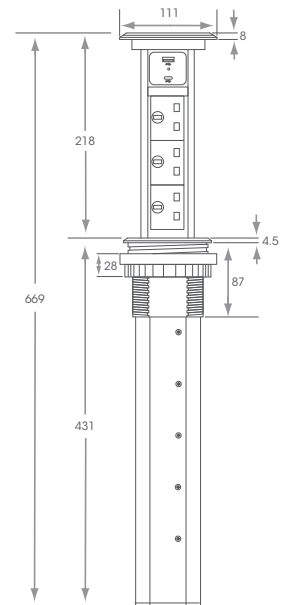

MOTORISED POWER PORTS

Motorised Pop Up Module
with Wireless Qi charger
Black Glass Top
SY9019/BLACK

Technical Information	
Finish	Black with Black Glass Top
Wireless Charging	Qi
Cut Out Size	95mm
UK Sockets	3
USB Ports	1 x USB-A (2.1A) 1 x USB-C (3.0A)
Cable Length	1.9m
Guarantee	12 months

Motorised Pop Up Module
with Wireless Qi charger
White Glass Top
SY9019/WHITE

Technical Information	
Finish	White/Silver with White top
Wireless Charging	Qi
Cut Out Size	95mm
UK Sockets	3
USB Ports	1 x USB-A (2.1A) 1 x USB-C (3.0A)
Cable Length	1.9m
Guarantee	12 months

Motorised Pop Up Module
with Wireless Qi charger
Silver Top
SY8994A

Technical Information	
Finish	Silver
Wireless Charging	Qi
Cut Out Size	95mm
UK Sockets	3
USB Ports	1 x USB-A (2.1A) 1 x USB-C (3.0A)
Cable Length	1.9m
Guarantee	12 months