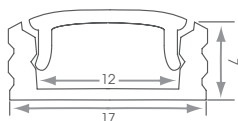

2m Surface Mounted Extrusion
SY7482
(including diffuser, end caps & clips)