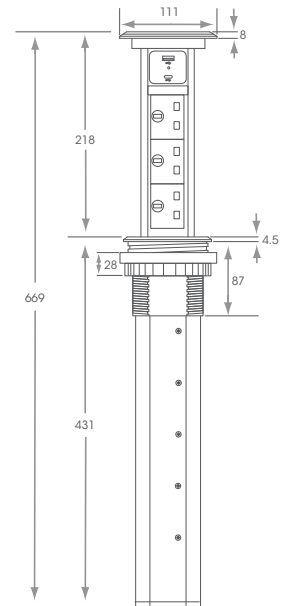

Rechargeable Battery

Built in Motion Sensor

Nova Square LED Battery Light SY8927

The included magnetic brackets make this product simple to install, and easy to remove for charging purposes.

Technical Information	
Finish	White
Lithium Battery	5V
Battery Capacity	600mAh
Lighting Time	3 months (based on 5 minutes per day without charge)
Recharge Time	2 hours from no charge to full charge
Charging	Via USB cable (included)
Colour Appearance	Natural White
Colour Temperature	4000K
PIR Sensor Max Distance	3m
Guarantee	12 Months
Dimensions	73mm (w) x 73mm (h) x 10.8mm (d)

MOTORISED POWER PORTS

Motorised Pop Up Module
with Wireless Qi charger
Black Glass Top
SY9019/BLACK

Technical Information	
Finish	Black with Black Glass Top
Wireless Charging	Qi
Cut Out Size	95mm
UK Sockets	3
USB Ports	1 x USB-A (2.1A) 1 x USB-C (3.0A)
Cable Length	1.9m
Guarantee	12 months