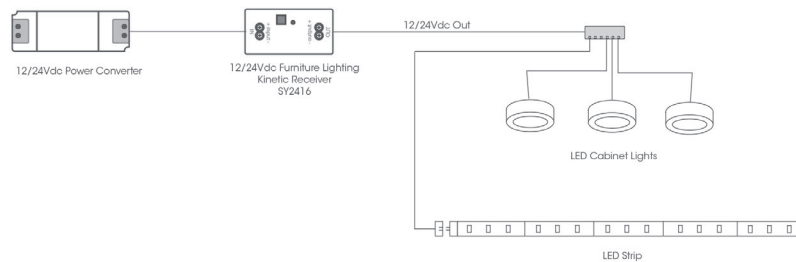

12/24V Furniture Lighting Smart Wireless Receiver SY2416

This receiver can be used to switch or dim 12V or 24Vdc LED lighting.