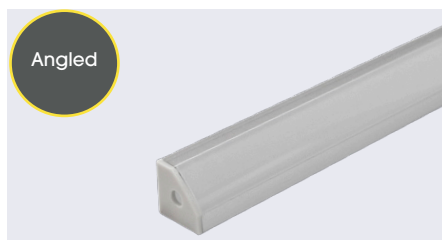

2m Angled Extrusion with 45° Diffuser
SY7843A/2
(including diffuser, end caps & clips)