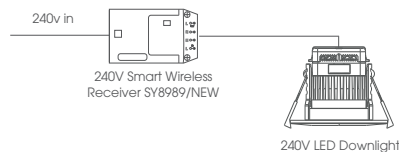

240V Lighting Smart Wireless Receiver SY8989/NEW

This receiver can be used to switch 240V LED lighting, including Pendant Lighting. You can also dim connected lights (with a dimmable light source).