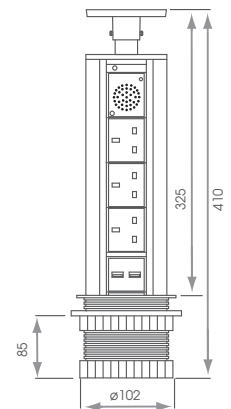

Powertech Module with
Bluetooth Speaker & USB Ports
Stainless Steel Effect Top

Technical Information	
Finish	Silver or Stainless Steel
Cut Out Size	102mm
UK Sockets	3
USB Ports	2
USB Port Current	2000mA (combined)
Cable Length	1.5m
Guarantee	5 Years

Powertech Module with USB Ports
Silver Top