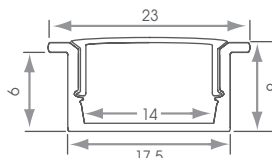

1m Recessed Extrusion
SY7388A
(including diffuser and end caps)

2m Recessed Extrusion
SY7392A
(including diffuser and end caps)