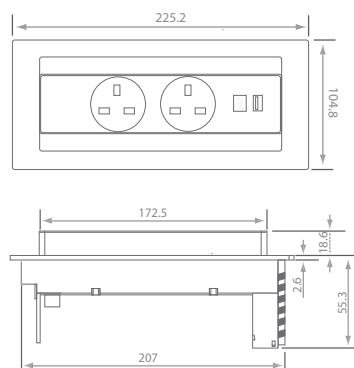

Evoline Backflip Module White Glass
SY9736WH/C

Evoline Backflip Module White Steel
SY9736WS/C

Evoline Backflip Module Brass Effect
SY9736BE/C

Evoline Backflip Module Grey Ceramic
SY9736GC/C

Technical Information	
Finish	Shown opposite
Power Supply	240V
UK Sockets	2
USB Ports	1 X USB-C (USB-A still available to order)
Cut Out	88 x 215mm
Guarantee	5 Years