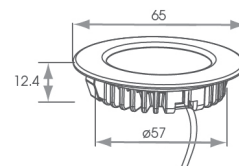

Technical Information	
Finish	Chrome or Brushed Nickel
Power Supply	12Vdc
Cable Length	2m
Guarantee	5 Years
Colour Appearance	Warm White or Natural White
Colour Temperature	3000K - 3500K or 4000K - 4500K
Luminous Efficacy	50 lm/W
Colour Rendering Index	Ra 84
Wattage	2.6W
IP Rating	IP44
Beam Angle	120°