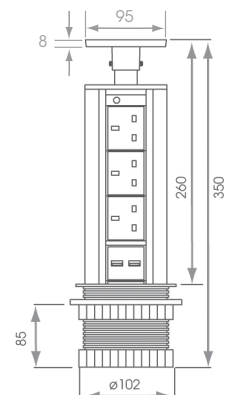

POWER PORTS

Pull Up Module Black Top
with Wireless Qi charger
SY8993BK

Pull Up Module Silver Top
with Wireless Qi charger
SY8993SL

Technical Information	
Finish	Black or Silver
Wireless Charging	Qi
Cut Out Size	95mm
UK Sockets	3
USB Ports	2
USB Port Current	2100mA (combined)
Cable Length	1.9m
Guarantee	5 Years

Powertech Module with USB Ports
Silver Top

SY7192SI

Powertech Module with USB Ports
Black Top

SY7192BK

Powertech Module with USB Ports
Stainless Steel Effect Top

SY7192STST

Technical Information	
Finish	Silver, Black or Stainless Steel Effect
Cut Out Size	102mm
UK Sockets	3
USB Ports	2
USB Port Current	2000mA (combined)
Cable Length	1.5m
Guarantee	5 Years

POWER PORTS

Evoline Port Cuisine
Silver Top

SY9737

Evoline Port Cuisine
Stainless Steel Top

SY9737SS

Technical Information	
Finish	Silver or Stainless Steel
Cut Out Size	102mm
UK Sockets	3
Guarantee	5 Years

Evoline Port Cuisine with USB
Stainless Steel Top

SY7366

Technical Information	
Finish	Stainless Steel
Cut Out Size	102mm
UK Sockets	3
USB Ports	2
USB Port Current	1400mA
Guarantee	5 Years

Evoline Backflip Module Stainless Steel
SY9736SS/C