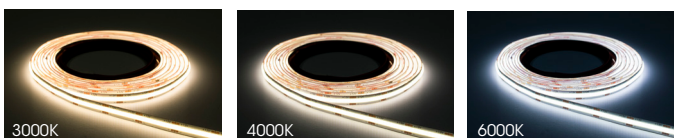

Cables

SY2454 2m Reconnection Distribution Cable

SY2456 30mm Corner Connector

SY2452 Direct Connector

Suitable Power Converters

SY7351D 50W 12Vdc LED Power Converter (runs up to 4m)

SY7440A 100W 12Vdc LED Power Converter (runs up to 8m)