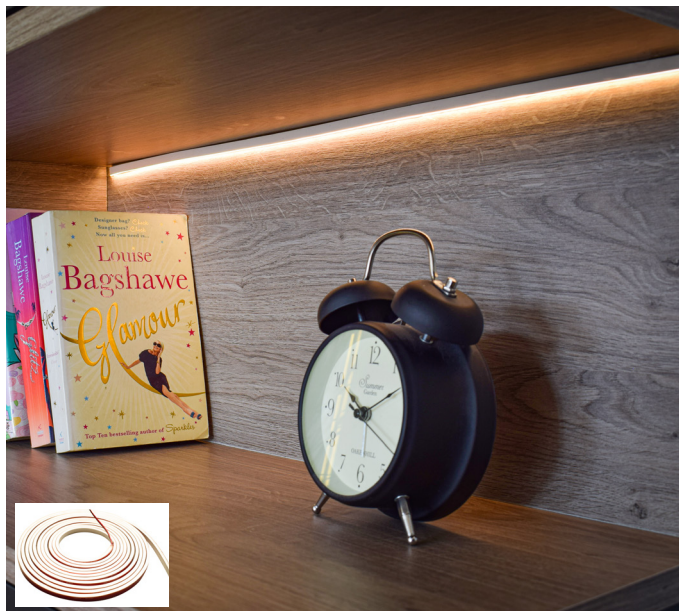

ARC FLEXIBLE LED STRIP

ARC LED Strip

SY9026WW or NW 5m Reel Warm White or Natural White
(Reel includes 2m distribution cable at both ends)

Suitable Power Converters

SY9980B 8W 12Vdc LED Power Converter (runs up to 5m)

SY9739B 15W 12Vdc LED Power Converter (runs up to 10m)

The ARC is super flexible and can negotiate 90° internal & external corners without creating any dark spots.

Technical Information	
Power Supply	12Vdc
Adhesive	VHB
Cable Length	2m on both ends
Guarantee	5 Years
Colour Appearance	Warm White or Natural White
Colour Temperature	3000K - 3500K or 4000K - 4500K
Wattage	1.5W/m
IP Rating	IP67
Cut Marks	Every 25mm
LEDs per metre	360
Dimensions	4mm (w) x 7mm (h)

ALUMINIUM EXTRUSIONS

Mounting LED strip within an extrusion not only helps to keep runs straight and neat, it also assists with heat dissipation, therefore prolonging the life of the LED strip.

A diffuser finishes off the clean look, and provides protection from dust and water splashes. We have various styles available depending on the application.