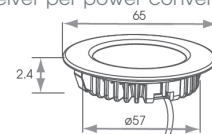

Sirius LED Recessed/Surface Light - Tunable White

Tunable white enables the user to choose their desired colour temperature, from warm white (2700K) to natural white (4000K) and to cool white (6250K) by simply using a hand held remote control, a smart phone or tablet using a free app or via a wireless wall plate. One receiver per power converter required.

2 Light Kit* SY7937TW/2
3 Light Kit* SY7937TW/3
Individual Light SY7936TW

Control Options	
(a) Tunable white remote control (required)	SY9565
(b) Tunable white receiver (additional)	SY7699A
(c) WiFi control device (optional)	SY7562
(d) Wall mounted control (optional)	SY8810/Tunable