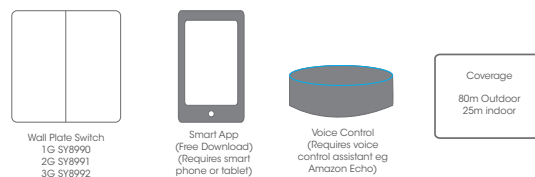

240V Lighting Smart Wireless Receiver SY8989/NEW

This receiver can be used to switch 240V LED lighting, including Pendant Lighting. You can also dim connected lights (with a dimmable light source).