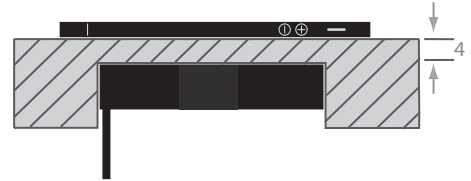

Technical Information	
Standard	Qi V 1.2 compliant
No of Coil	1
Wireless Charging Distance	< 4mm
Input Voltage	DC 5 - 12V
Input Current	2.0A
Rated Output	2.0A
Power Loading Max	15W Max
Wireless Charging Efficiency	>75%
Operating Temperature	0 - 40°C
Self-Power Consumption	0.5W