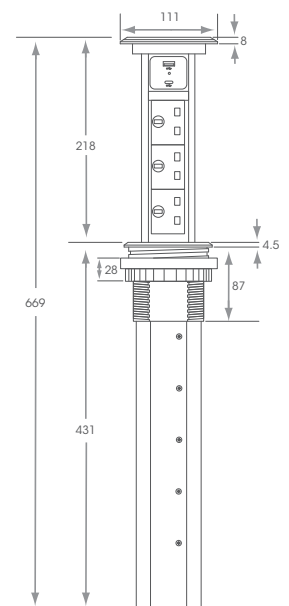

MOTORISED POWER PORTS

Motorised Pop Up Module
with Wireless Qi charger
Black Glass Top
SY9019/BLACK

Technical Information	
Finish	Black with Black Glass Top
Wireless Charging	Qi
Cut Out Size	95mm
UK Sockets	3
USB Ports	1 x USB-A (2.1A) 1 x USB-C (3.0A)
Cable Length	1.9m
Guarantee	12 months

Motorised Pop Up Module
with Wireless Qi charger
White Glass Top
SY9019/WHITE

Technical Information	
Finish	White/Silver with White top
Wireless Charging	Qi
Cut Out Size	95mm
UK Sockets	3
USB Ports	1 x USB-A (2.1A) 1 x USB-C (3.0A)
Cable Length	1.9m
Guarantee	12 months

Motorised Pop Up Module
with Wireless Qi charger
Silver Top
SY8994A

Technical Information	
Finish	Silver
Wireless Charging	Qi
Cut Out Size	95mm
UK Sockets	3
USB Ports	1 x USB-A (2.1A) 1 x USB-C (3.0A)
Cable Length	1.9m
Guarantee	12 months